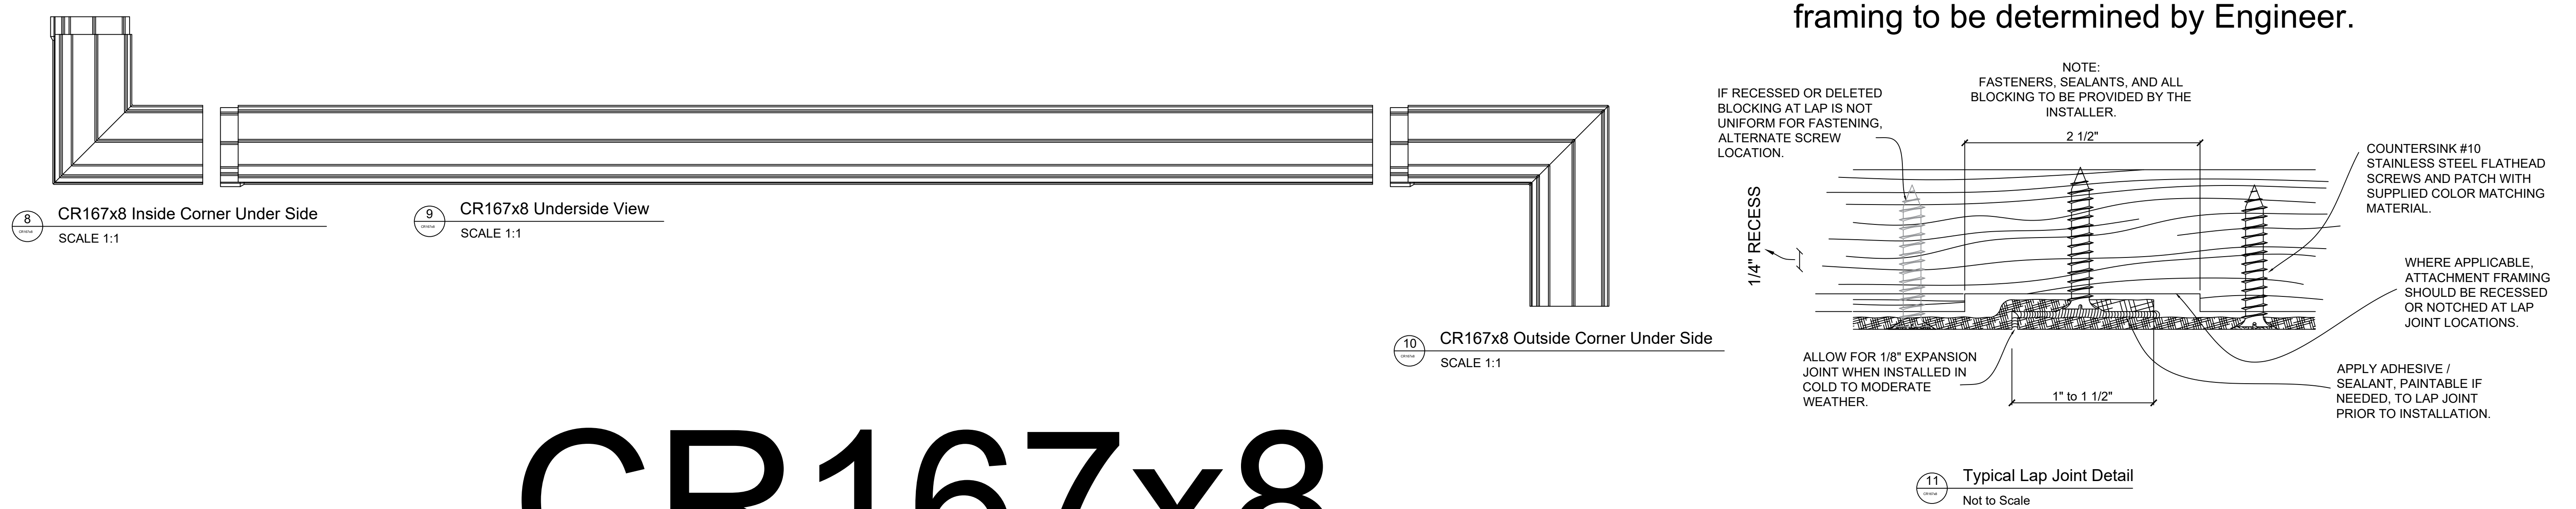

CR167x8

1'-11" H x 6 11/16" P x 96" L

Manufactured By Architectural Mall, Inc
 642 W Winthrop Ave. Addison, IL 60101

T. (877) 279-9993 F. (877) 271-9994

www.columnsandbalustrades.com

Sales@architecturalmall.com