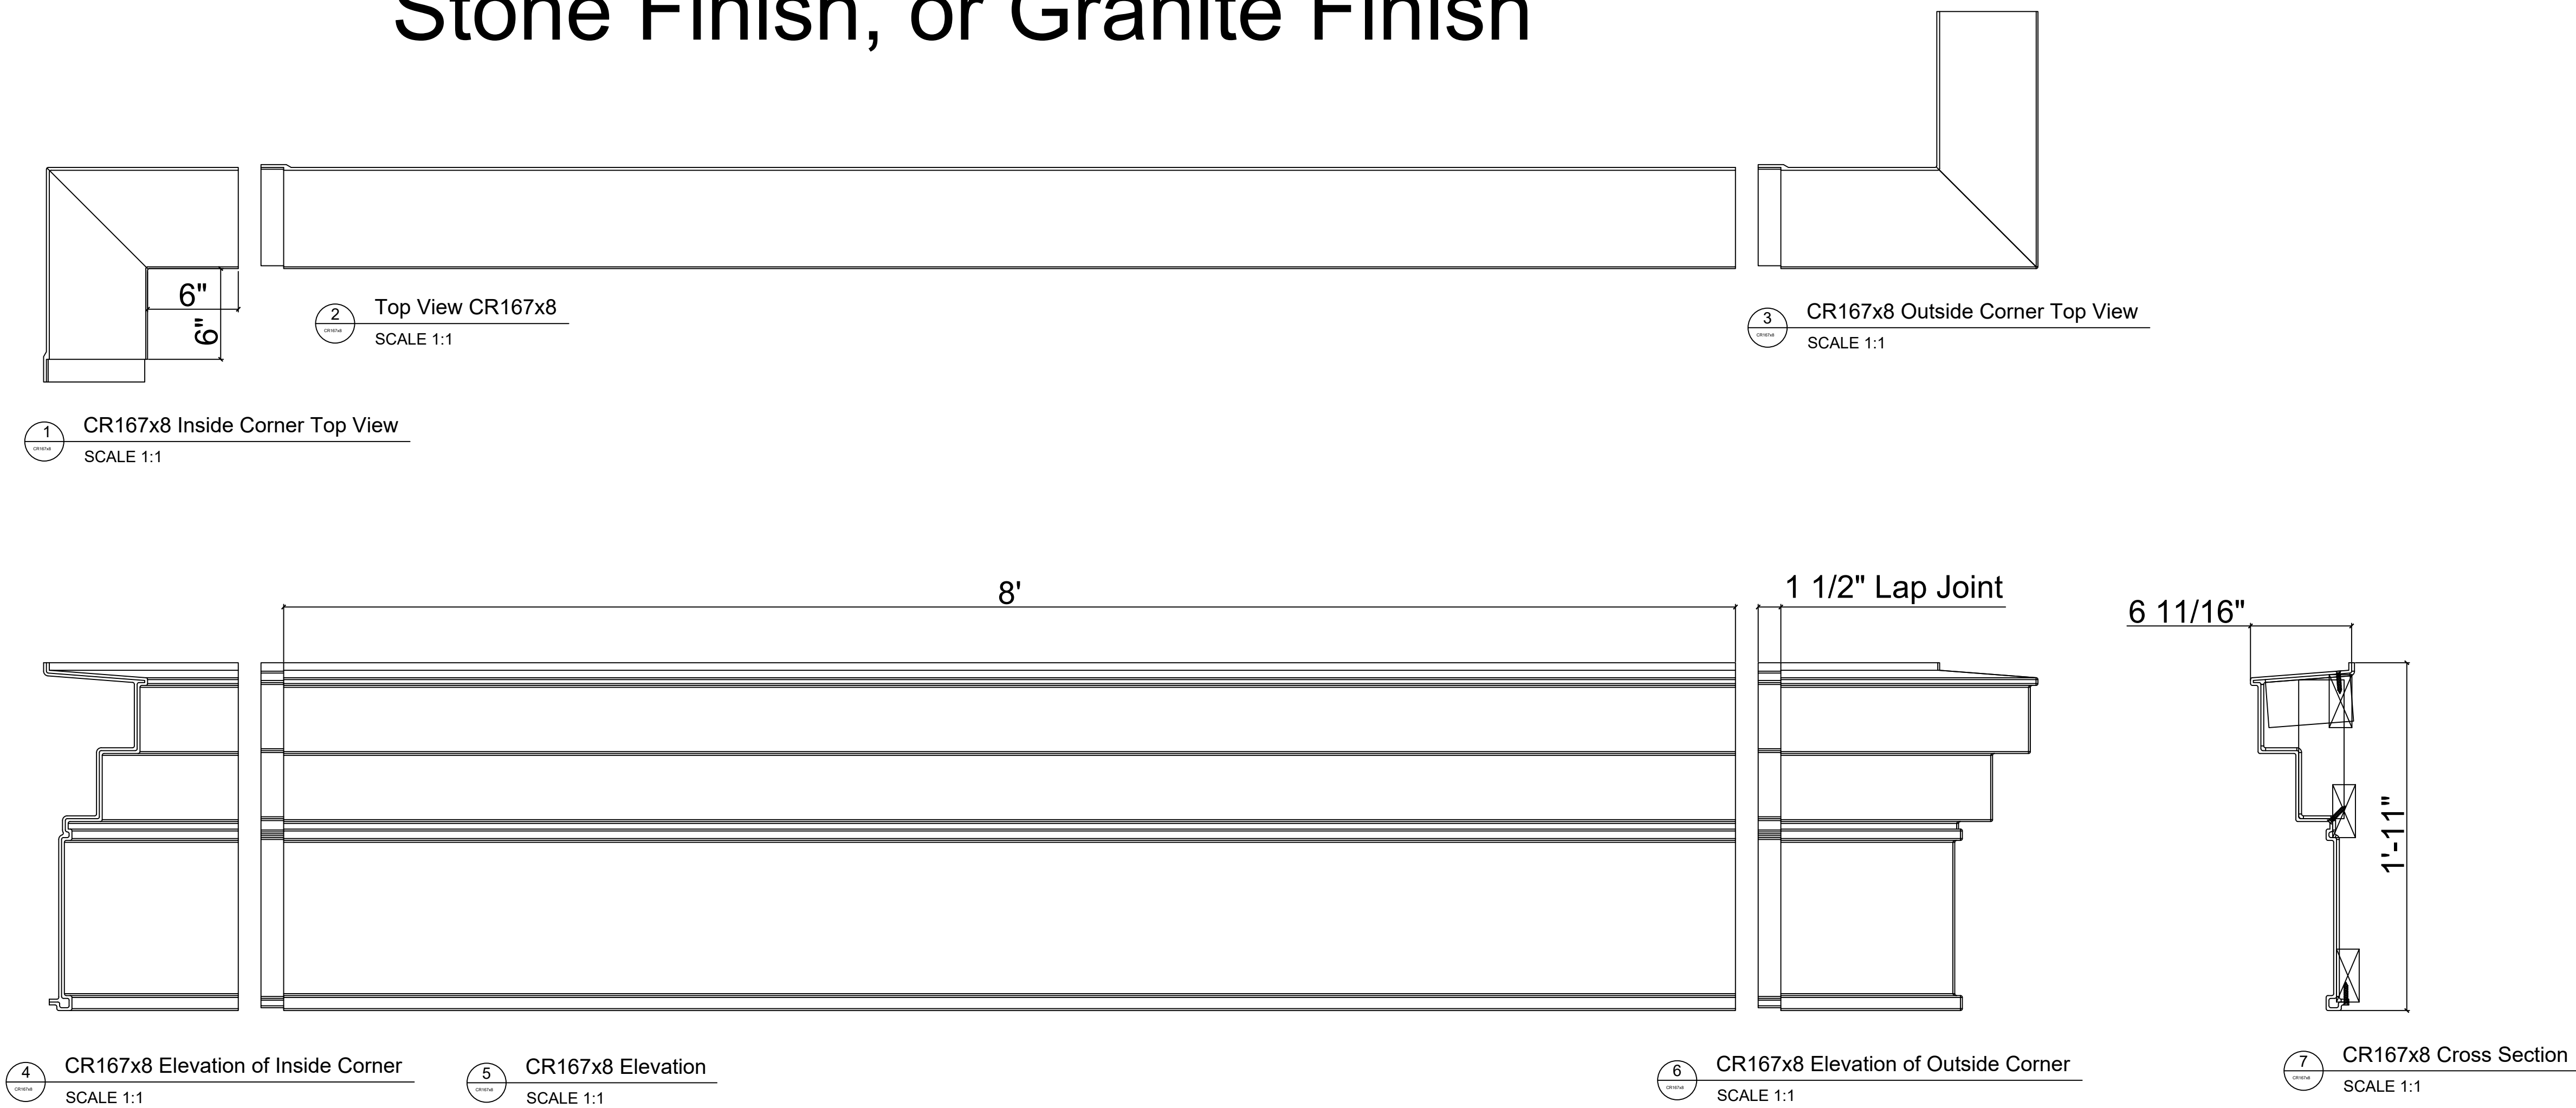

Fiberglass Cornice by Architectural Mall, Inc
 Available in Paint-Grade or Pre-Finished Gel Coat,
 Stone Finish, or Granite Finish

This is a recommendation. Actual framing to be determined by Engineer.

CR167x8

1'-11" H x 6 11/16" P x 96" L

Manufactured By Architectural Mall, Inc
 642 W Winthrop Ave. Addison, IL 60101

T. (877) 279-9993 F. (877) 271-9994

www.columnsandbalustrades.com

Sales@architecturalmall.com