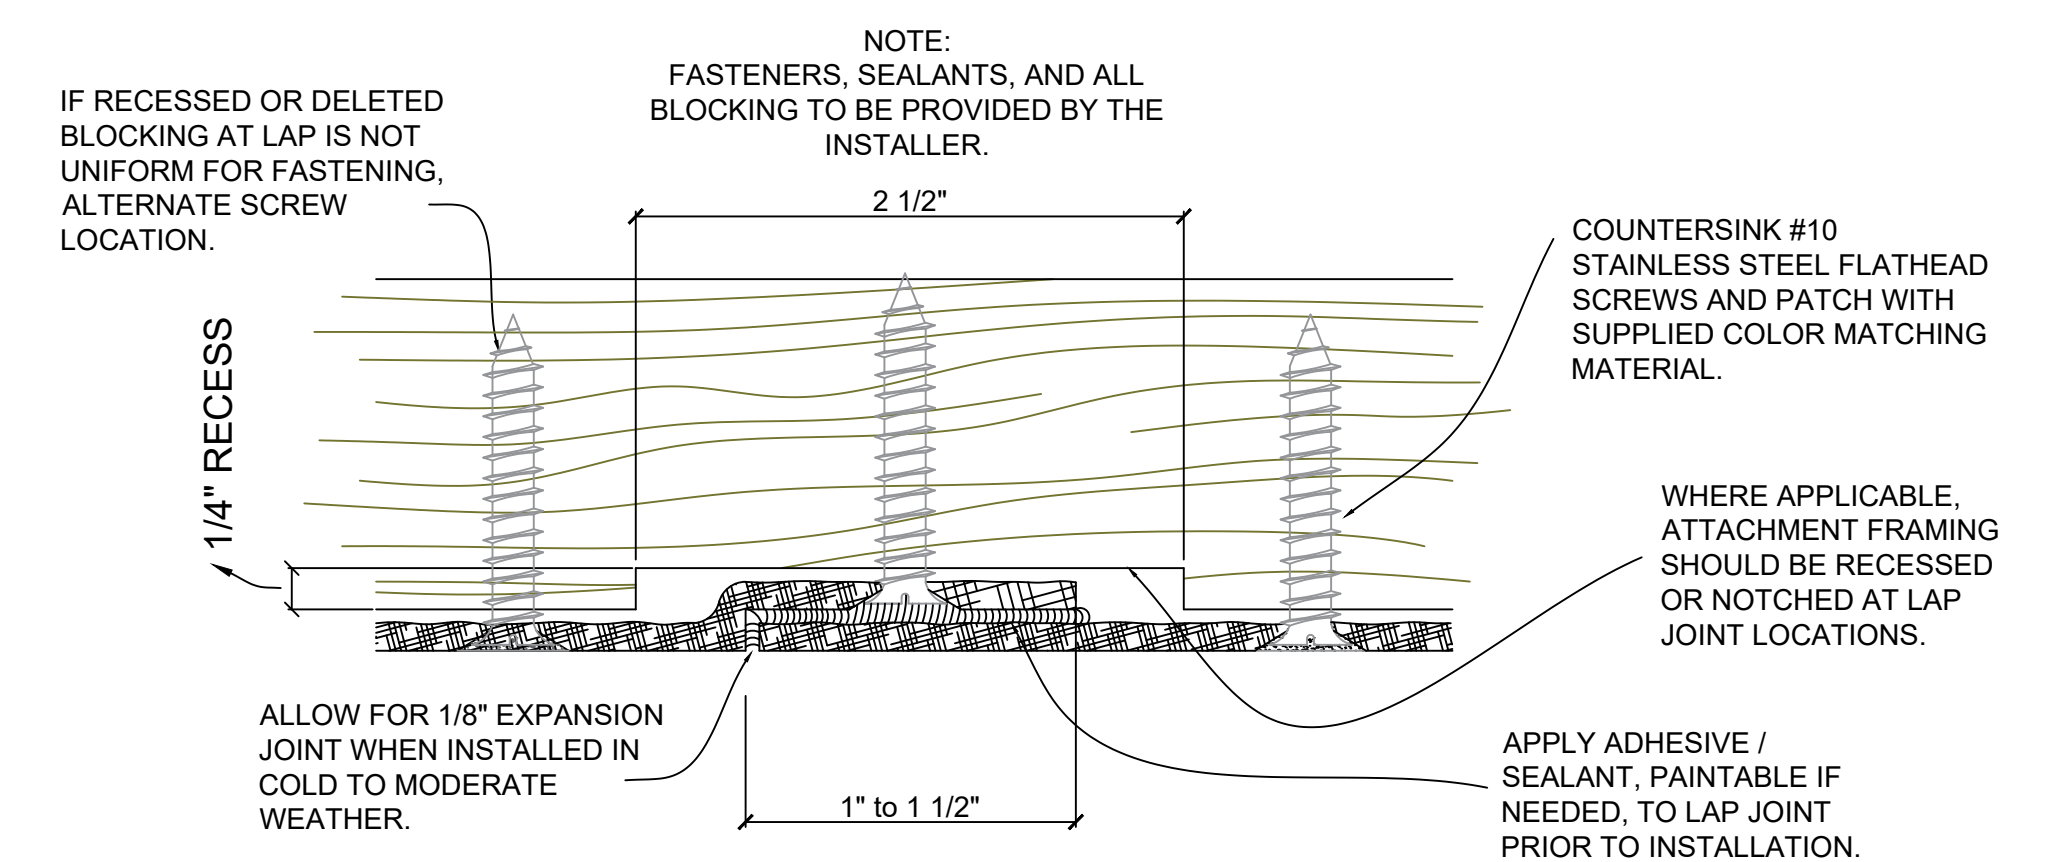

Fiberglass Cornice by Architectural Mall, Inc  
 Available in Paint-Grade or Pre-Finished Gel Coat,  
 Stone Finish, or Granite Finish

This is a recommendation. Actual framing to be determined by Engineer.