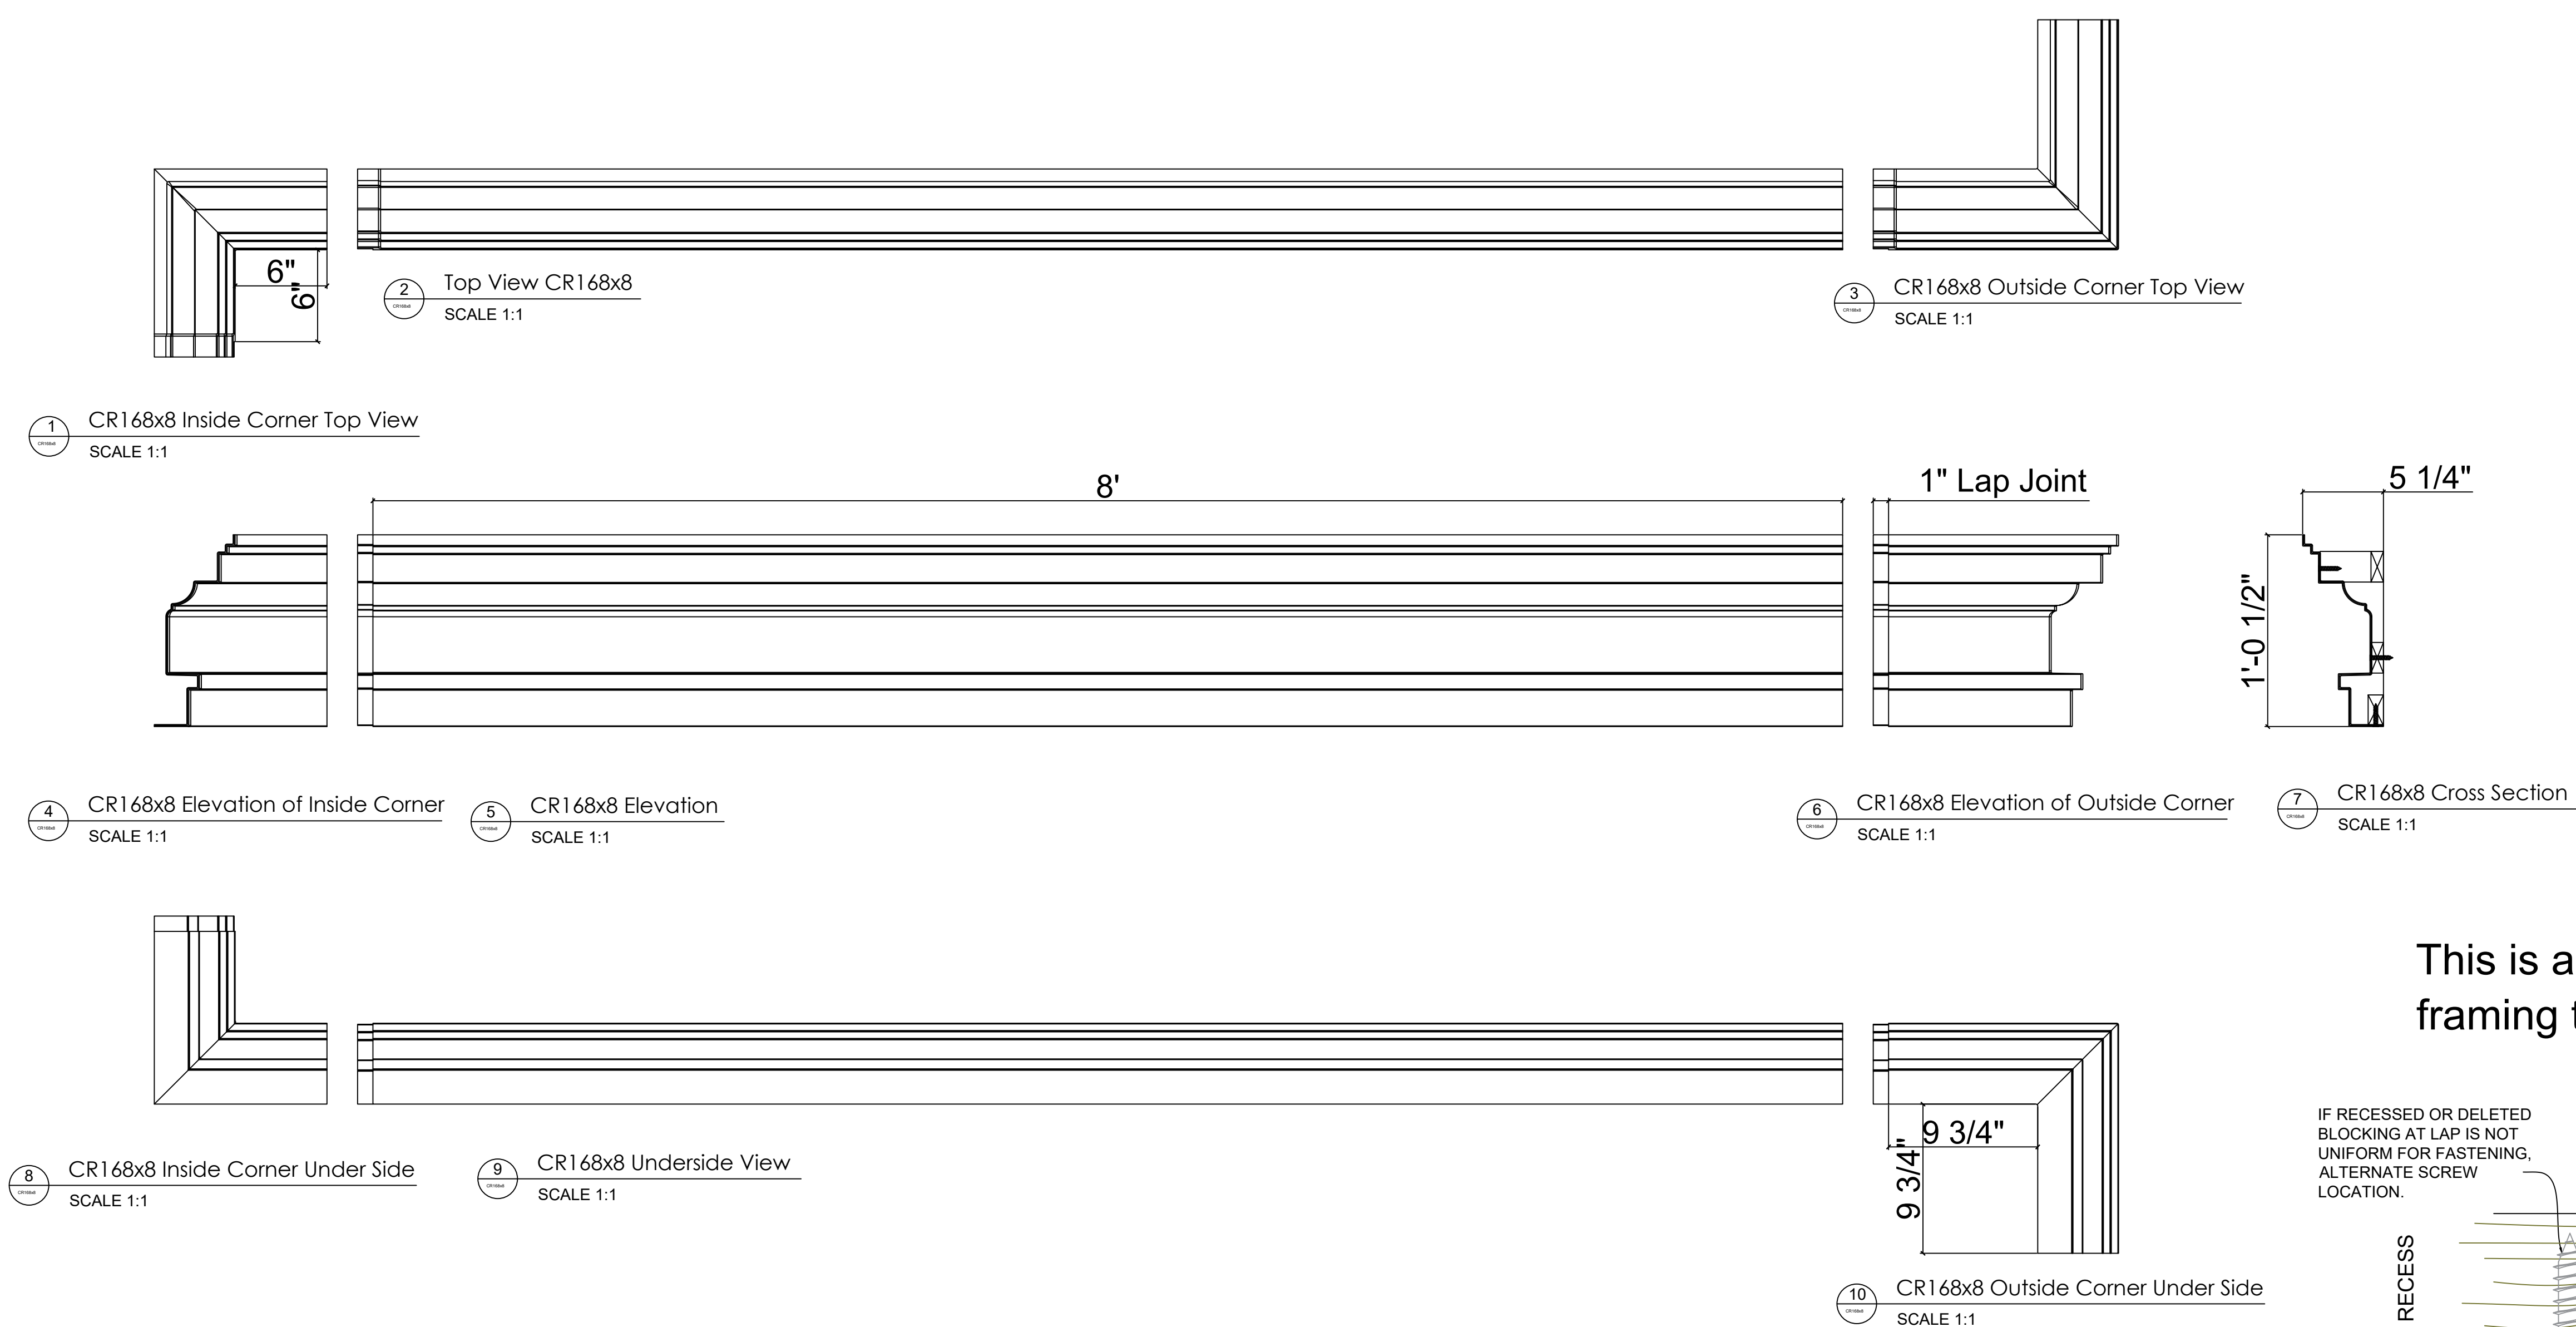

Fiberglass Cornice by Architectural Mall, Inc  
 Available in Paint-Grade or Pre-Finished Gel Coat,  
 Stone Finish, or Granite Finish

This is a recommendation. Actual framing to be determined by Engineer.

# CR168x8

1'-0 1/2" H x 5 1/4" P x 96" L

Manufactured By Architectural Mall, Inc  
 642 W Winthrop Ave. Addison, IL 60101

T. (877) 279-9993 F. (877) 271-9994

[www.columnsandbalustrades.com](http://www.columnsandbalustrades.com)