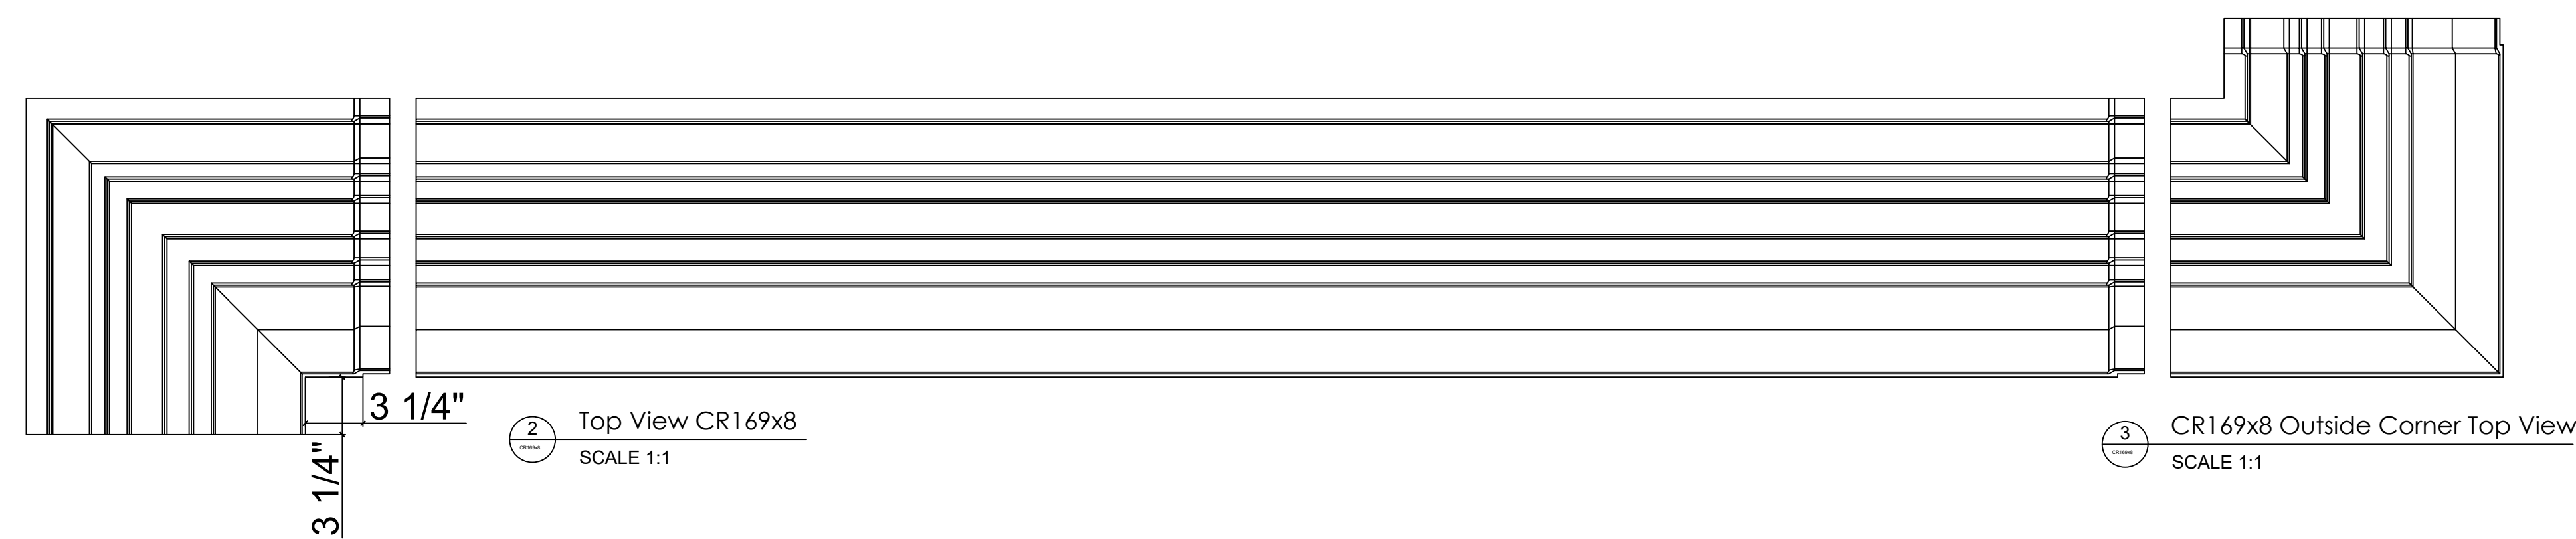

Fiberglass Cornice by Architectural Mall, Inc
Available in Paint-Grade or Pre-Finished Gel Coat,
Stone Finish, or Granite Finish