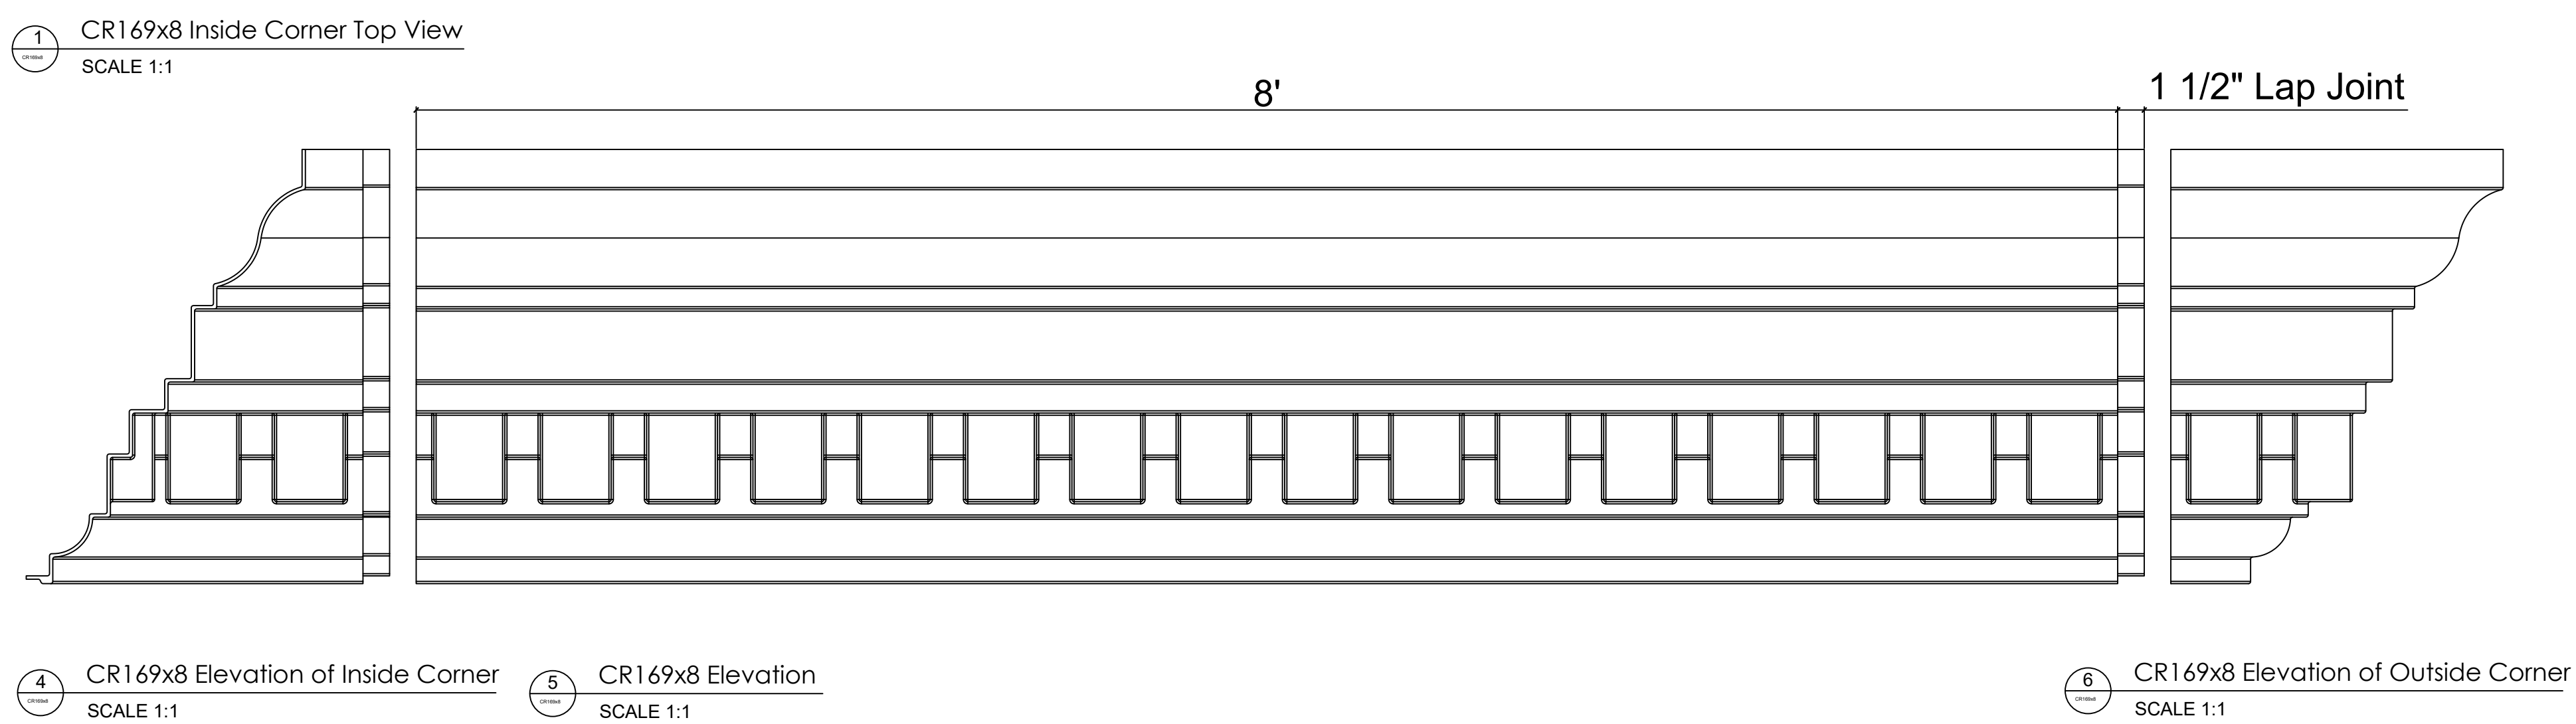

Fiberglass Cornice by Architectural Mall, Inc
Available in Paint-Grade or Pre-Finished Gel Coat,
Stone Finish, or Granite Finish