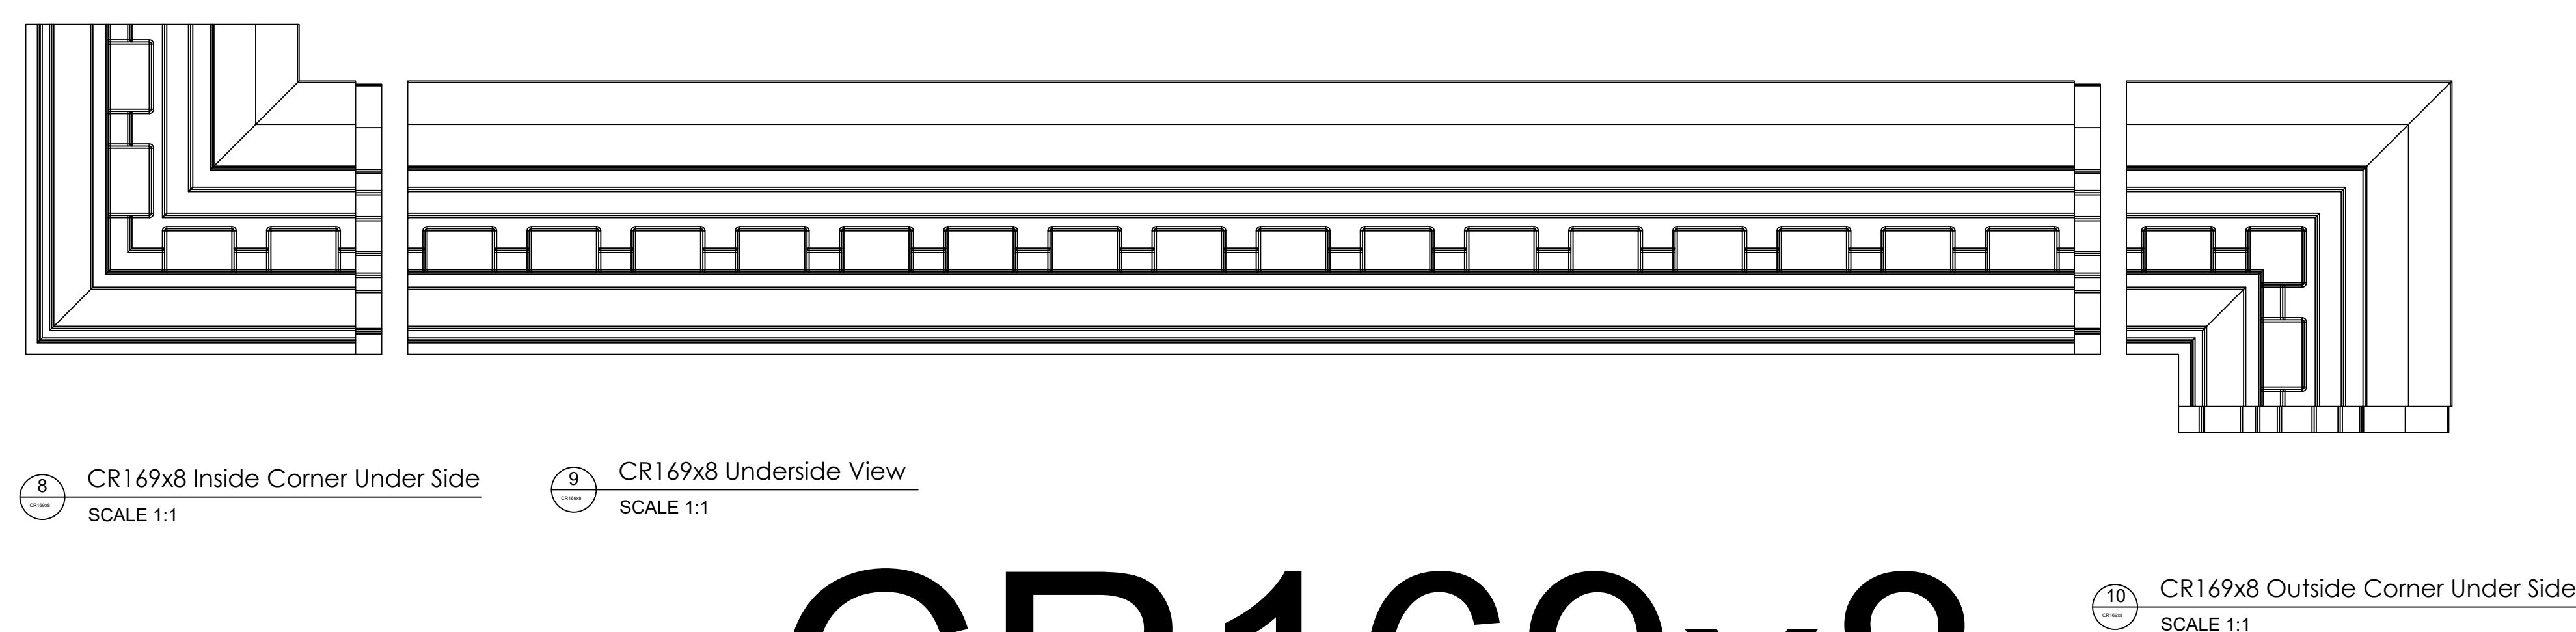

Fiberglass Cornice by Architectural Mall, Inc
Available in Paint-Grade or Pre-Finished Gel Coat,
Stone Finish, or Granite Finish