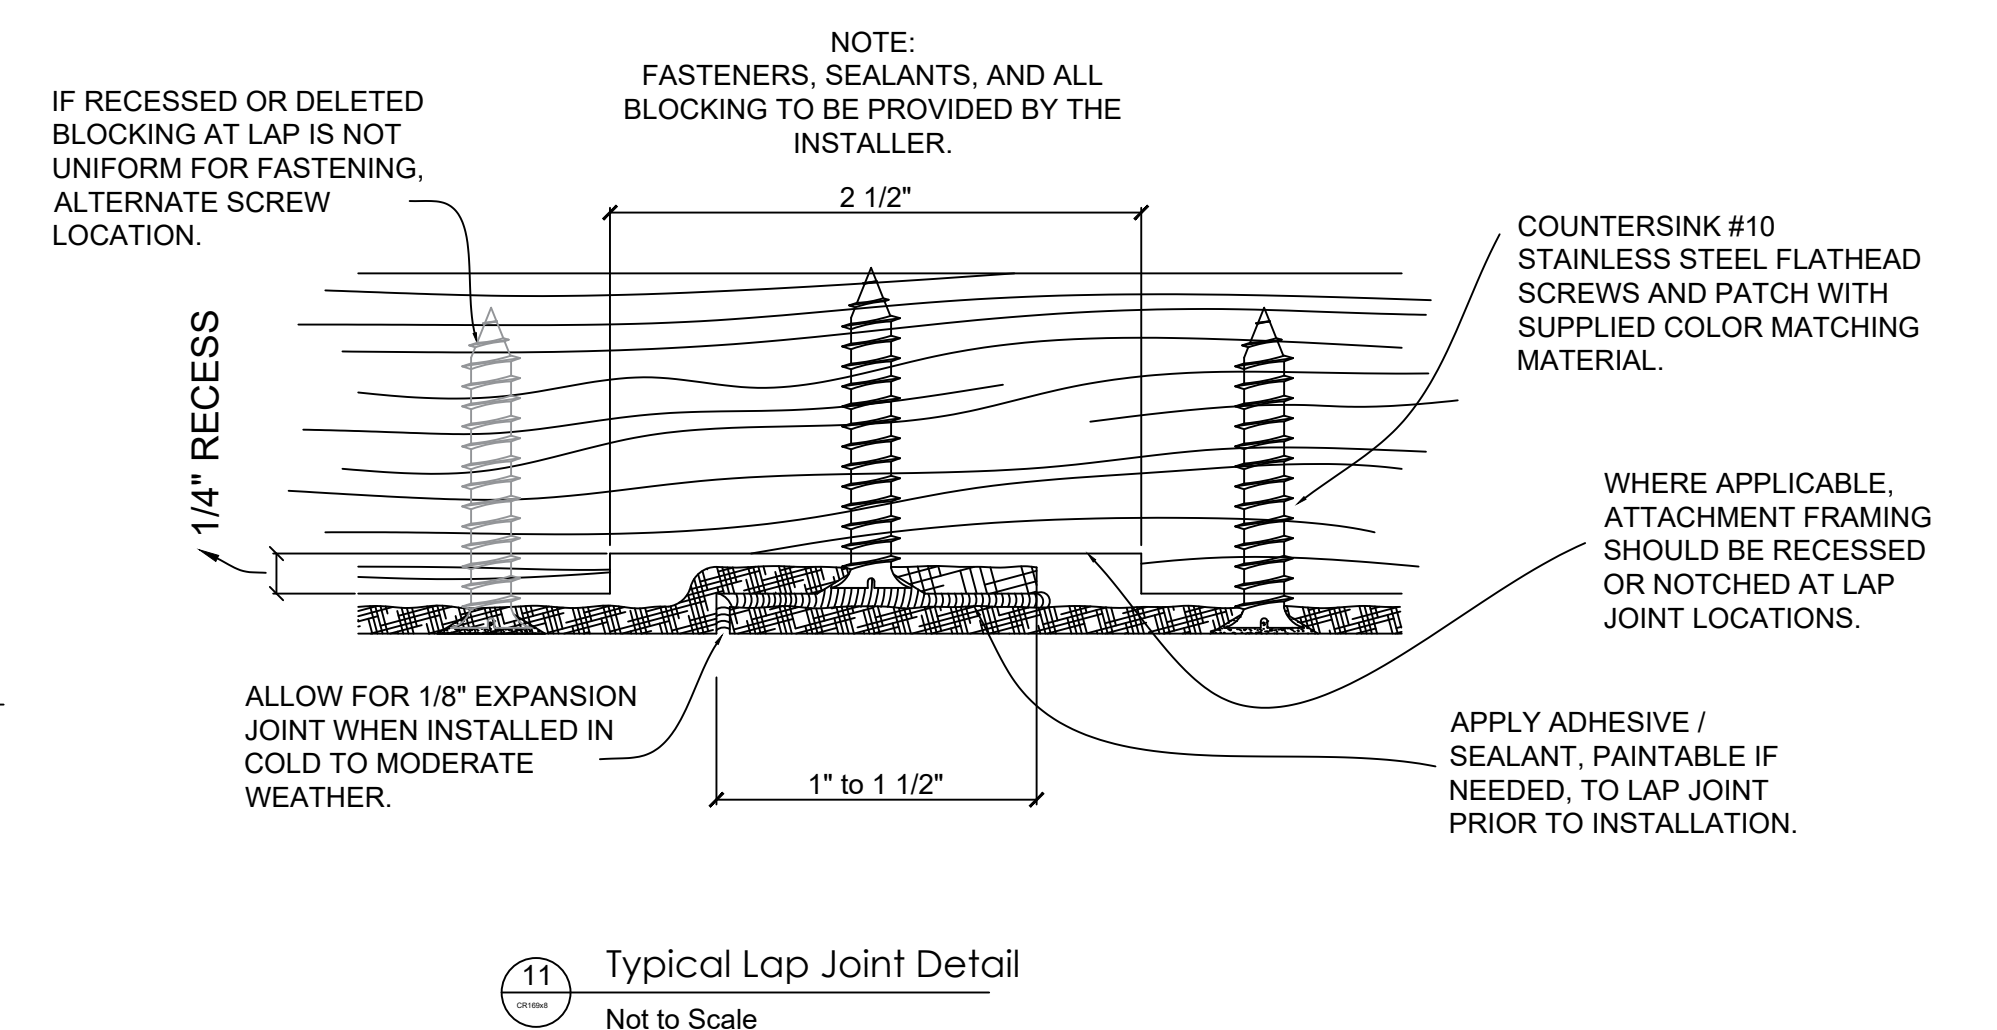

Fiberglass Cornice by Architectural Mall, Inc
 Available in Paint-Grade or Pre-Finished Gel Coat,
 Stone Finish, or Granite Finish

This is a recommendation. Actual framing to be determined by Engineer.

CR169x8

2'-0 1/2" H x 1'-3 3/4" P x 96" L

Manufactured By Architectural Mall, Inc
 642 W Winthrop Ave. Addison, IL 60101

T. (877) 279-9993 F. (877) 271-9994

www.columnsandbalustrades.com

Sales@architecturalmall.com