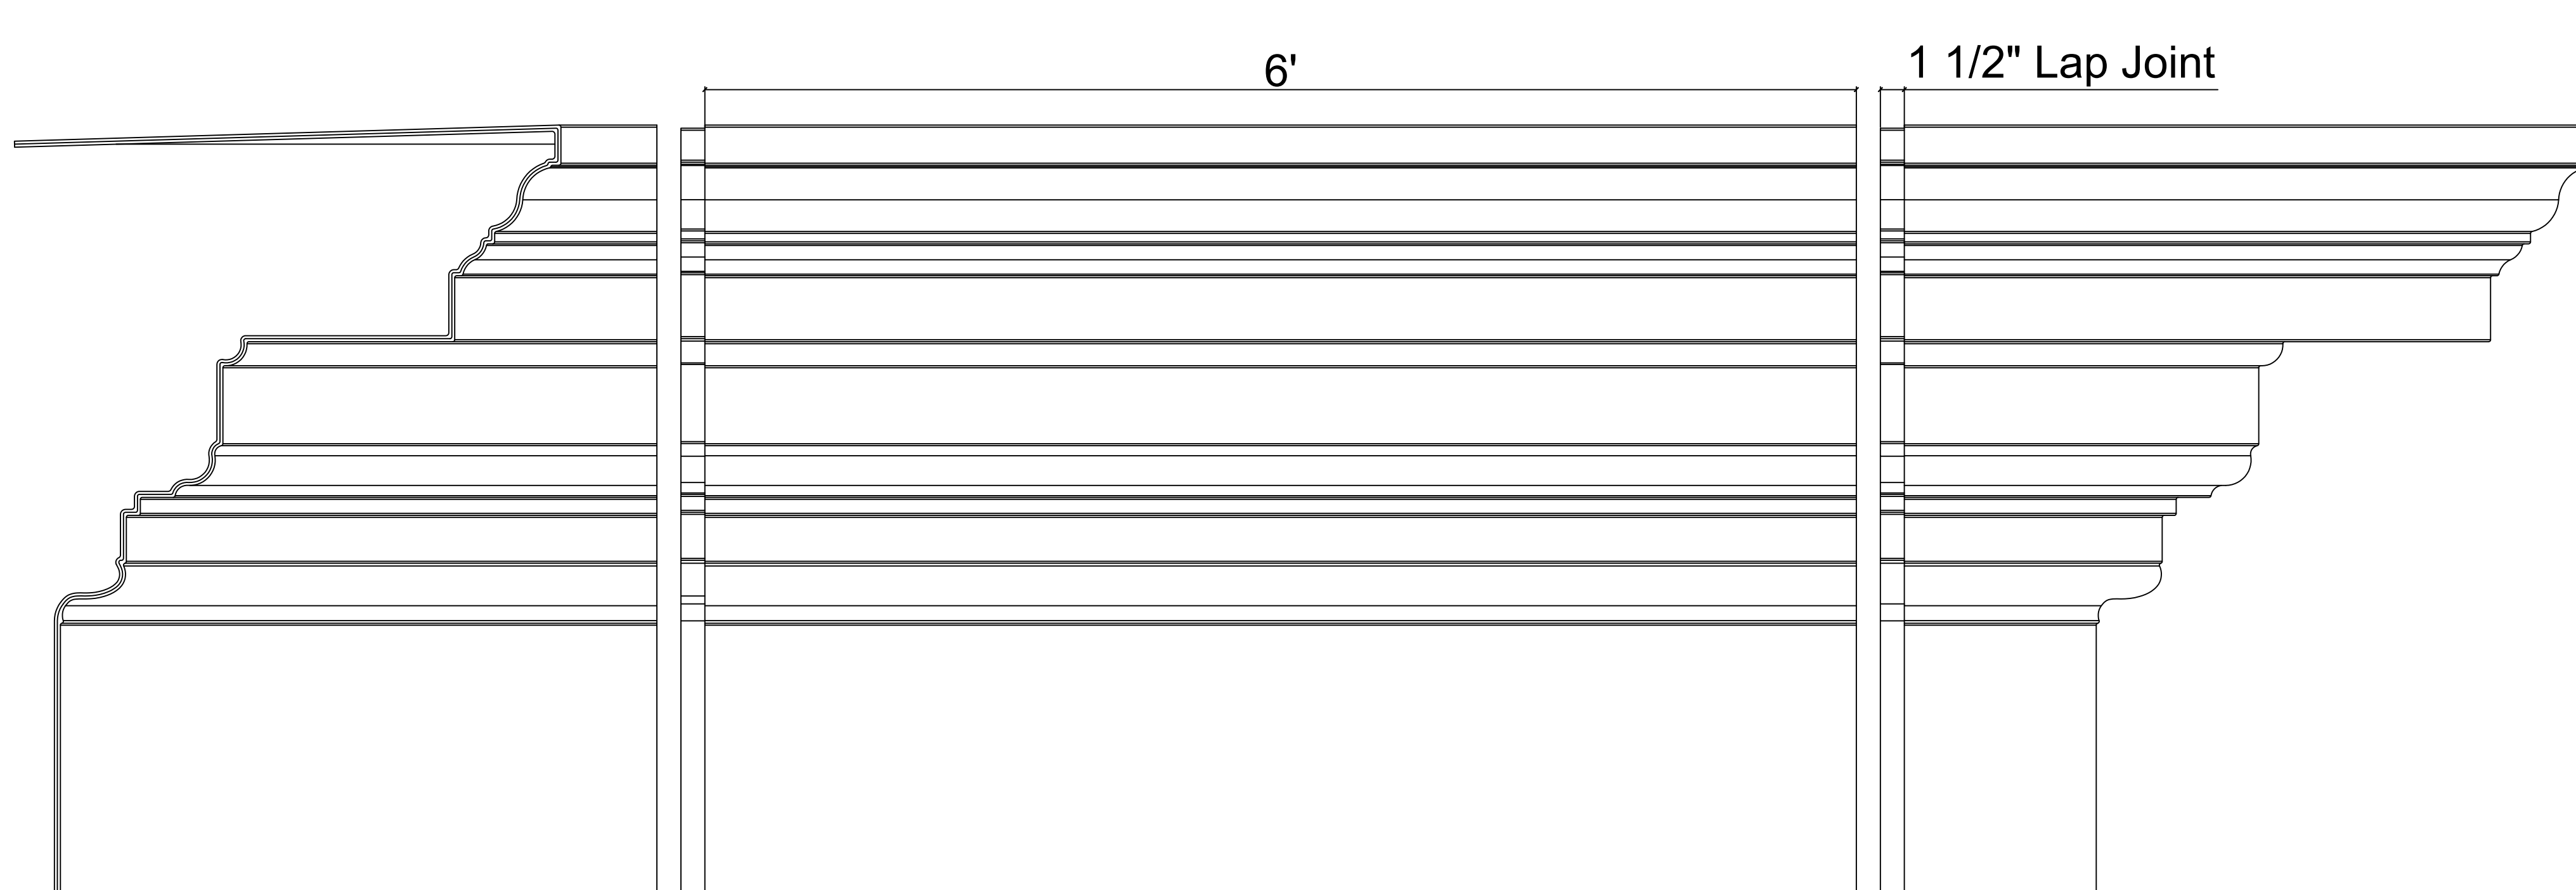

Fiberglass Cornice by Architectural Mall, Inc  
 Available in Paint-Grade or Pre-Finished Gel Coat,  
 Stone Finish, or Granite Finish

1 CR170x6 Inside Corner Top View  
SCALE 1:1

2 Top View CR170x6  
SCALE 1:1

3 CR170x6 Outside Corner Top View  
SCALE 1:1

4 CR170x6 Elevation of Inside Corner  
SCALE 1:1

5 CR170x6 Elevation  
SCALE 1:1

6 CR170x6 Elevation of Outside Corner  
SCALE 1:1

7 CR170x6 Cross Section  
SCALE 1:1

8 CR170x6 Inside Corner Under Side  
SCALE 1:1

9 CR170x6 Underside View  
SCALE 1:1

10 CR170x6 Outside Corner Under Side  
SCALE 1:1

This is a recommendation. Actual framing to be determined by Engineer.