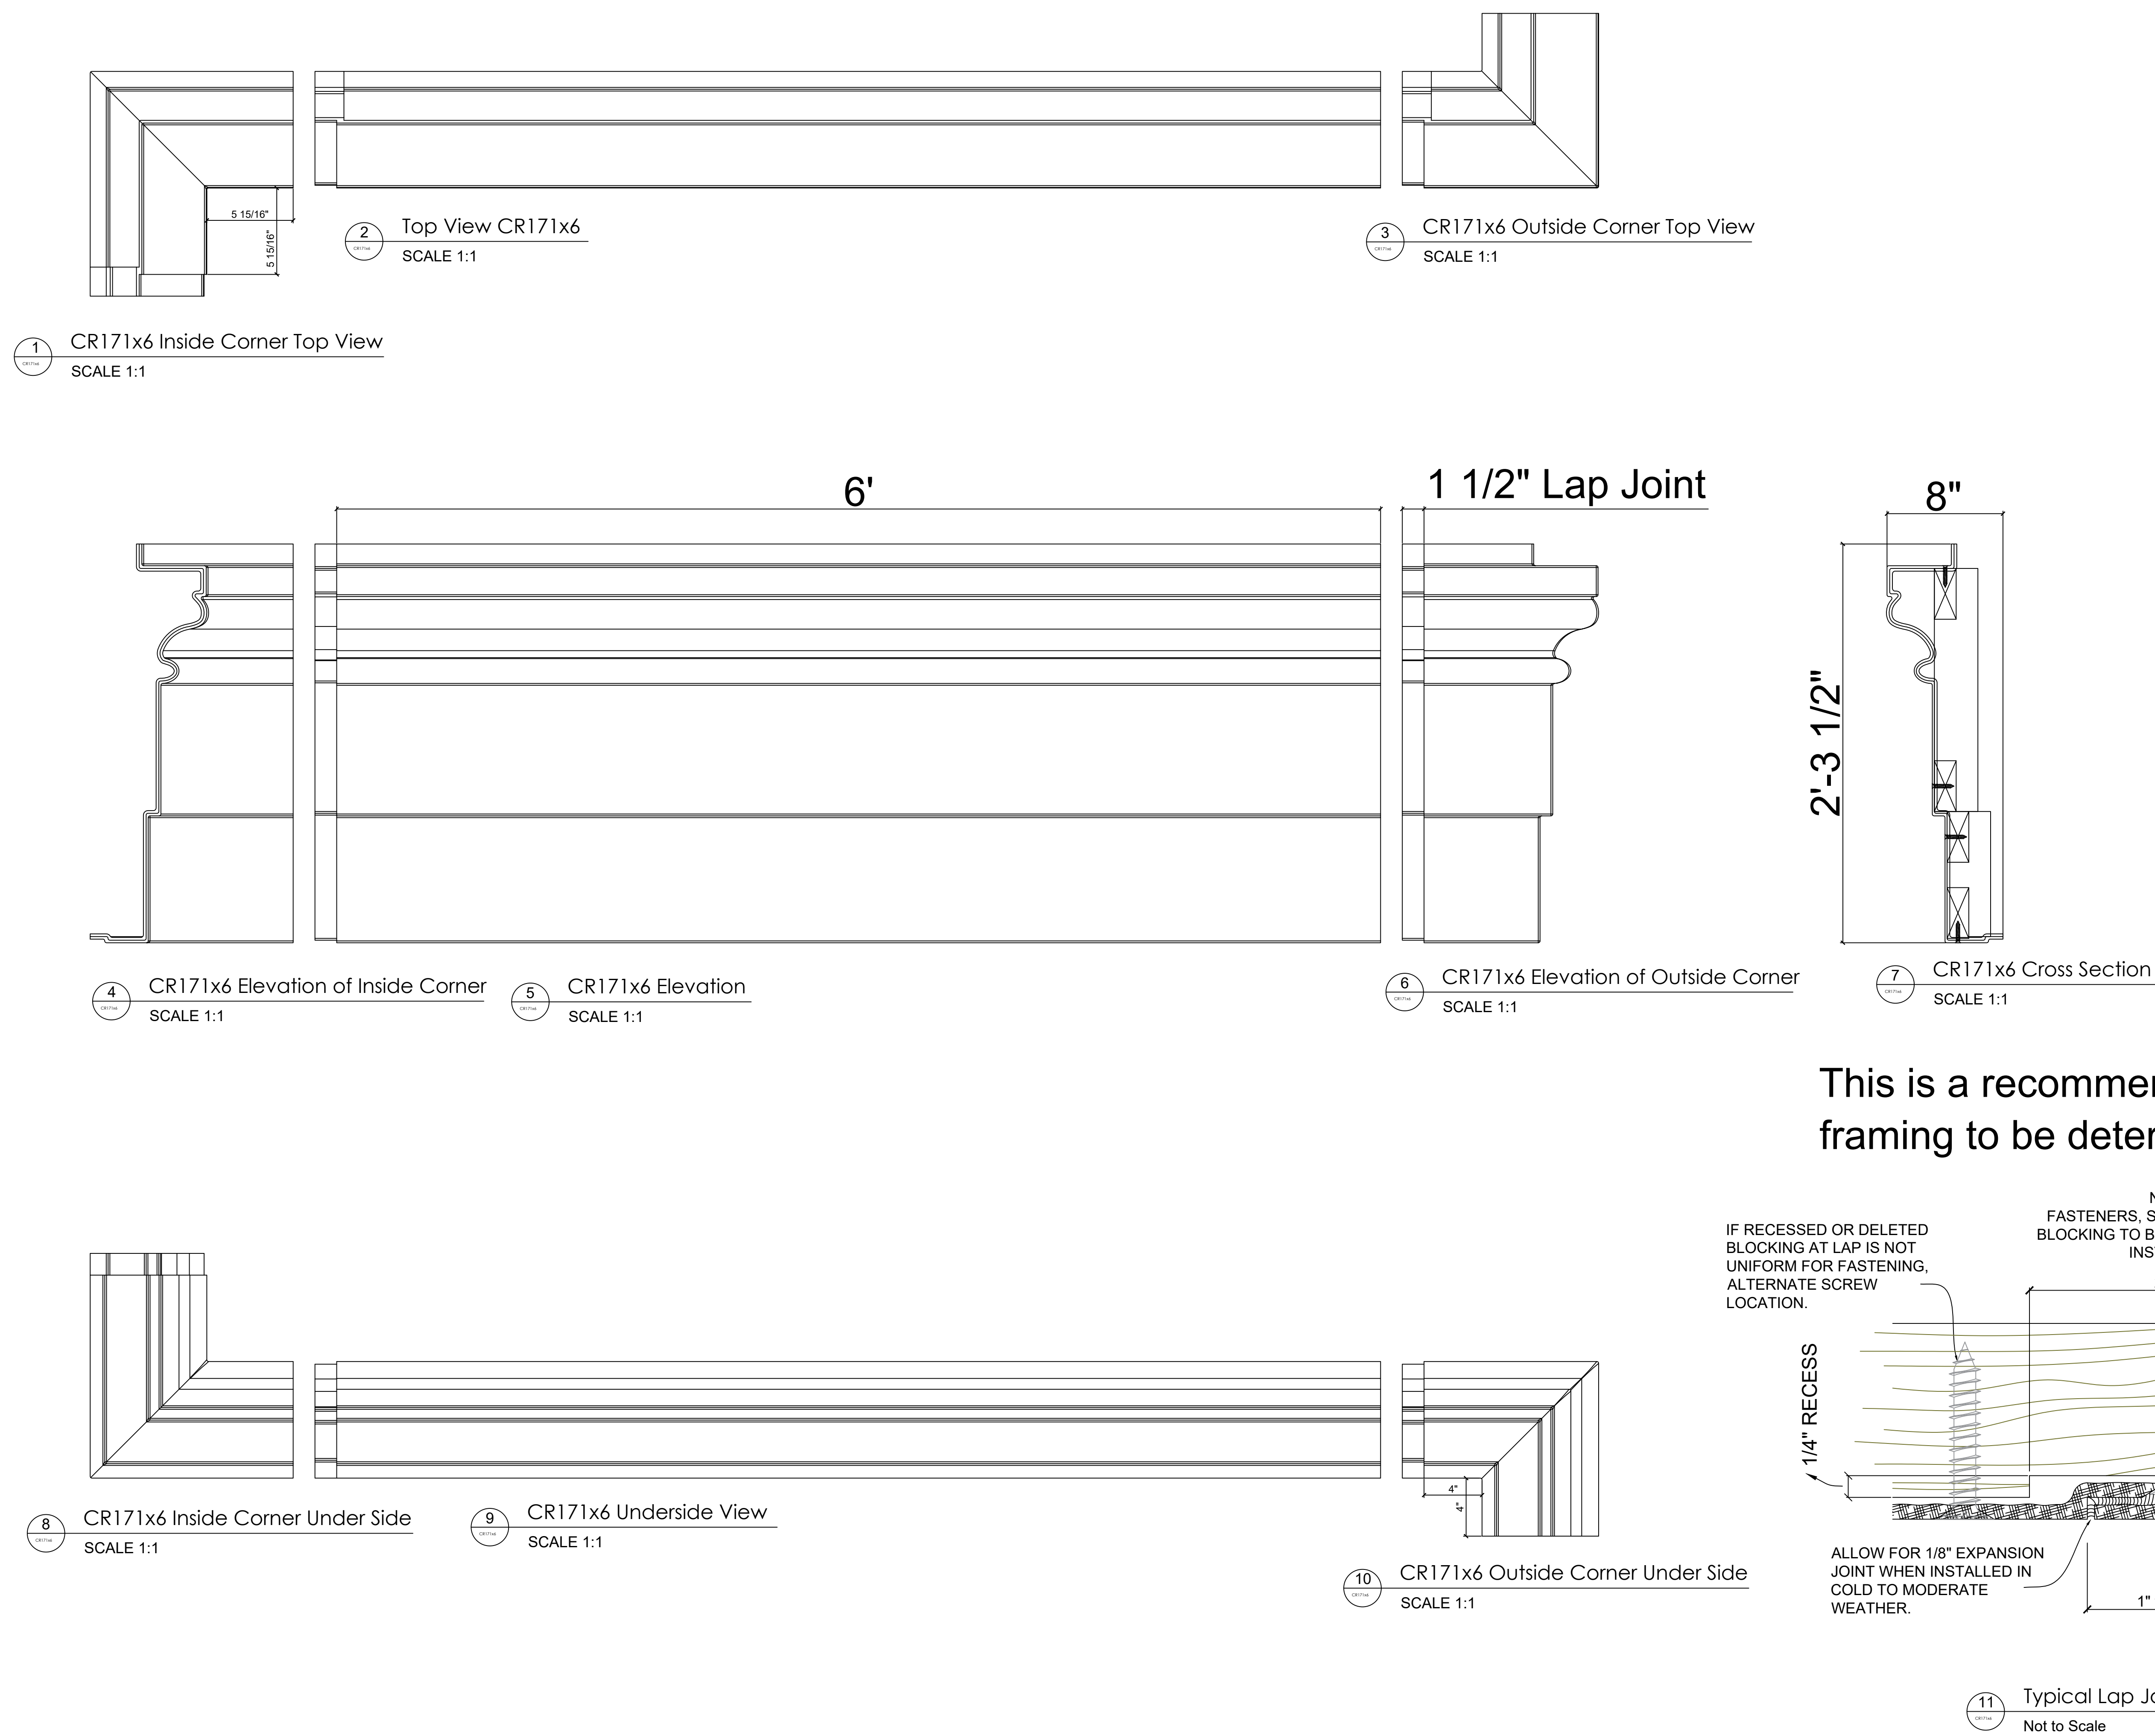

Fiberglass Cornice by Architectural Mall, Inc  
 Available in Paint-Grade or Pre-Finished Gel Coat,  
 Stone Finish, or Granite Finish

This is a recommendation. Actual framing to be determined by Engineer.

# CR171x6

2'-3 1/2" H x 8" P x 72" L

Manufactured By Architectural Mall, Inc  
 642 W Winthrop Ave. Addison, IL 60101

T. (877) 279-9993 F. (877) 271-9994

[www.columnsandbalustrades.com](http://www.columnsandbalustrades.com)