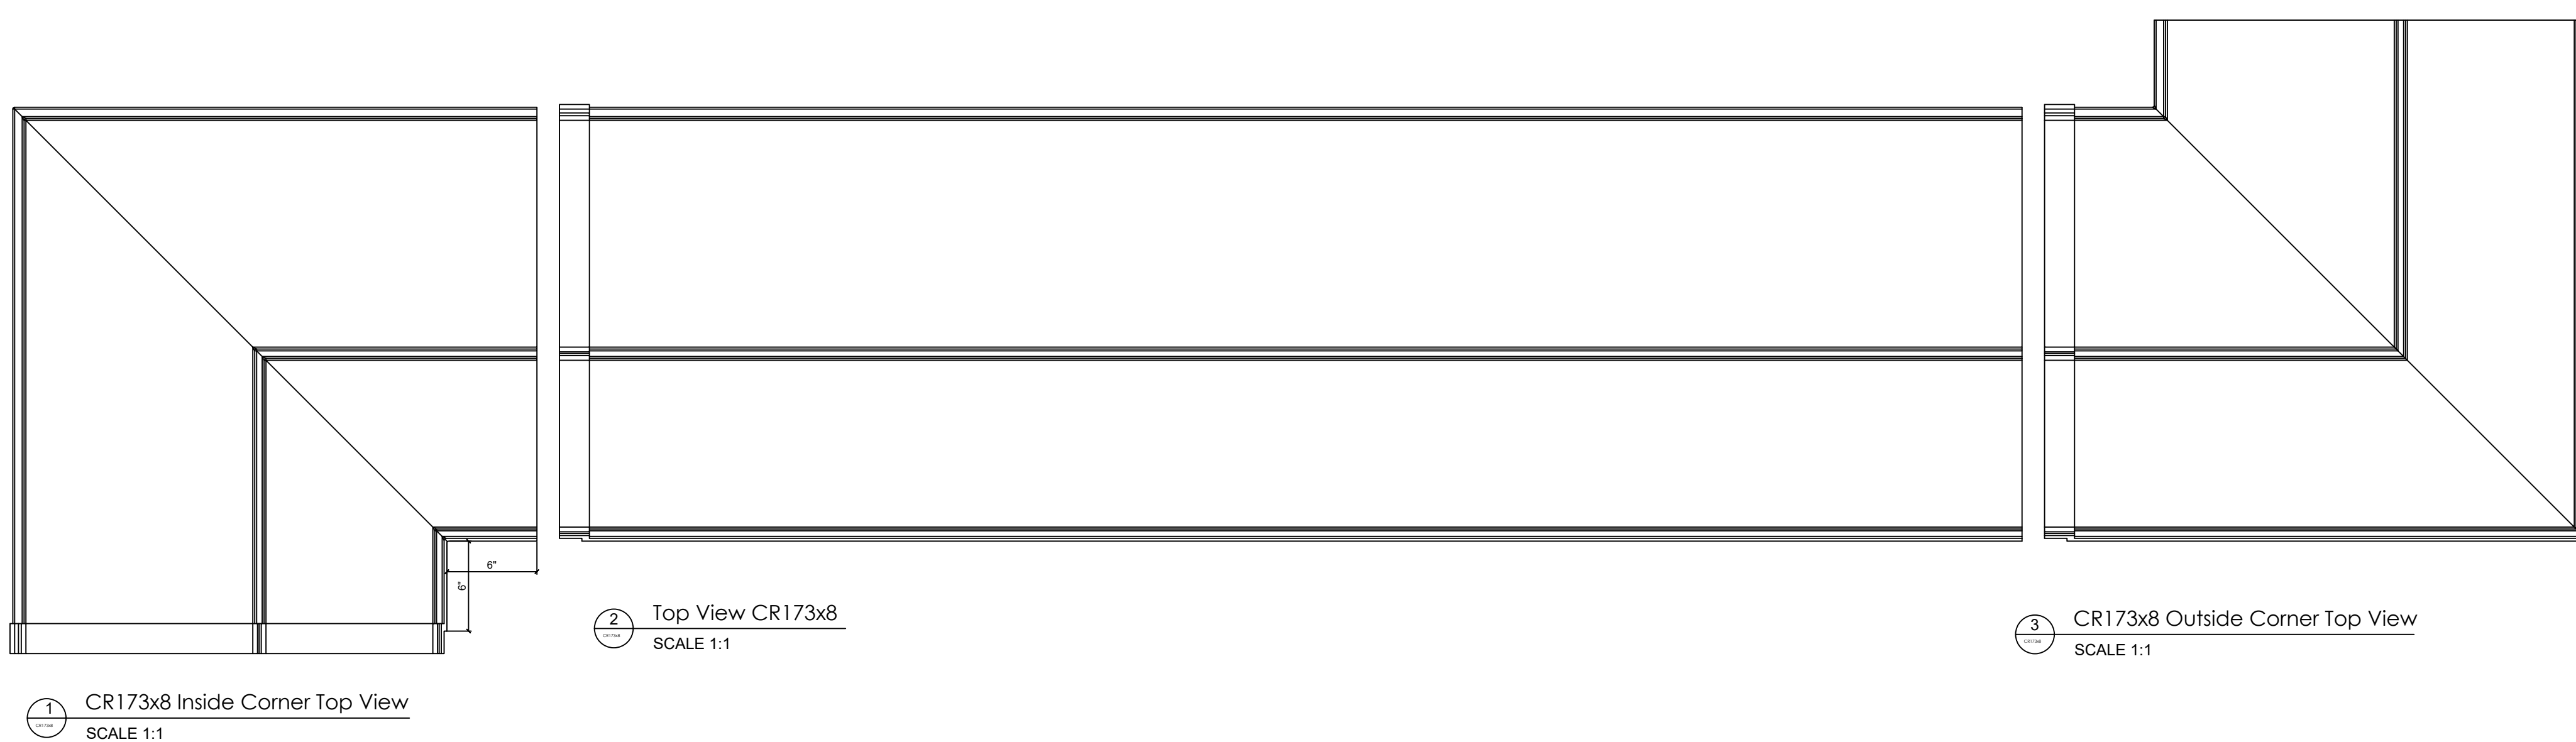

Fiberglass Cornice by Architectural Mall, Inc
Available in Paint-Grade or Pre-Finished Gel Coat,
Stone Finish, or Granite Finish