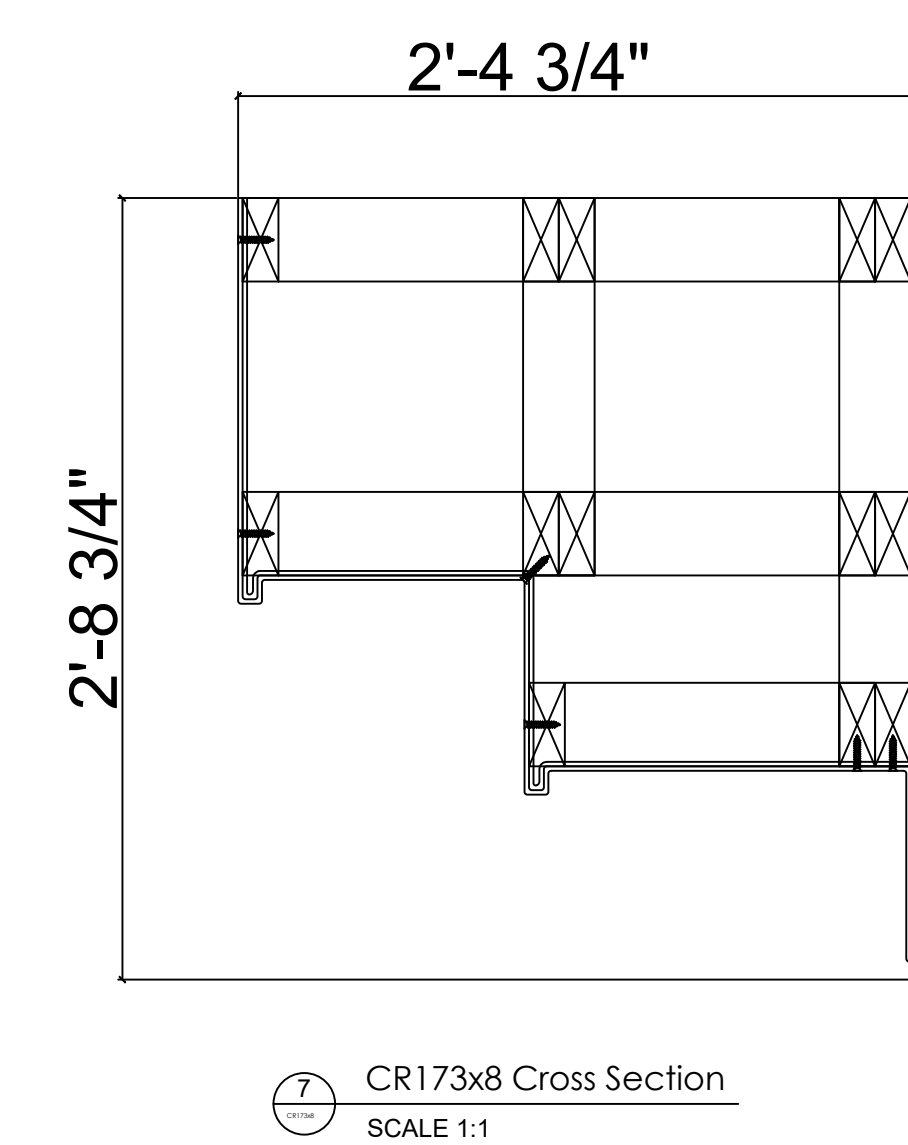

Fiberglass Cornice by Architectural Mall, Inc
Available in Paint-Grade or Pre-Finished Gel Coat,
Stone Finish, or Granite Finish