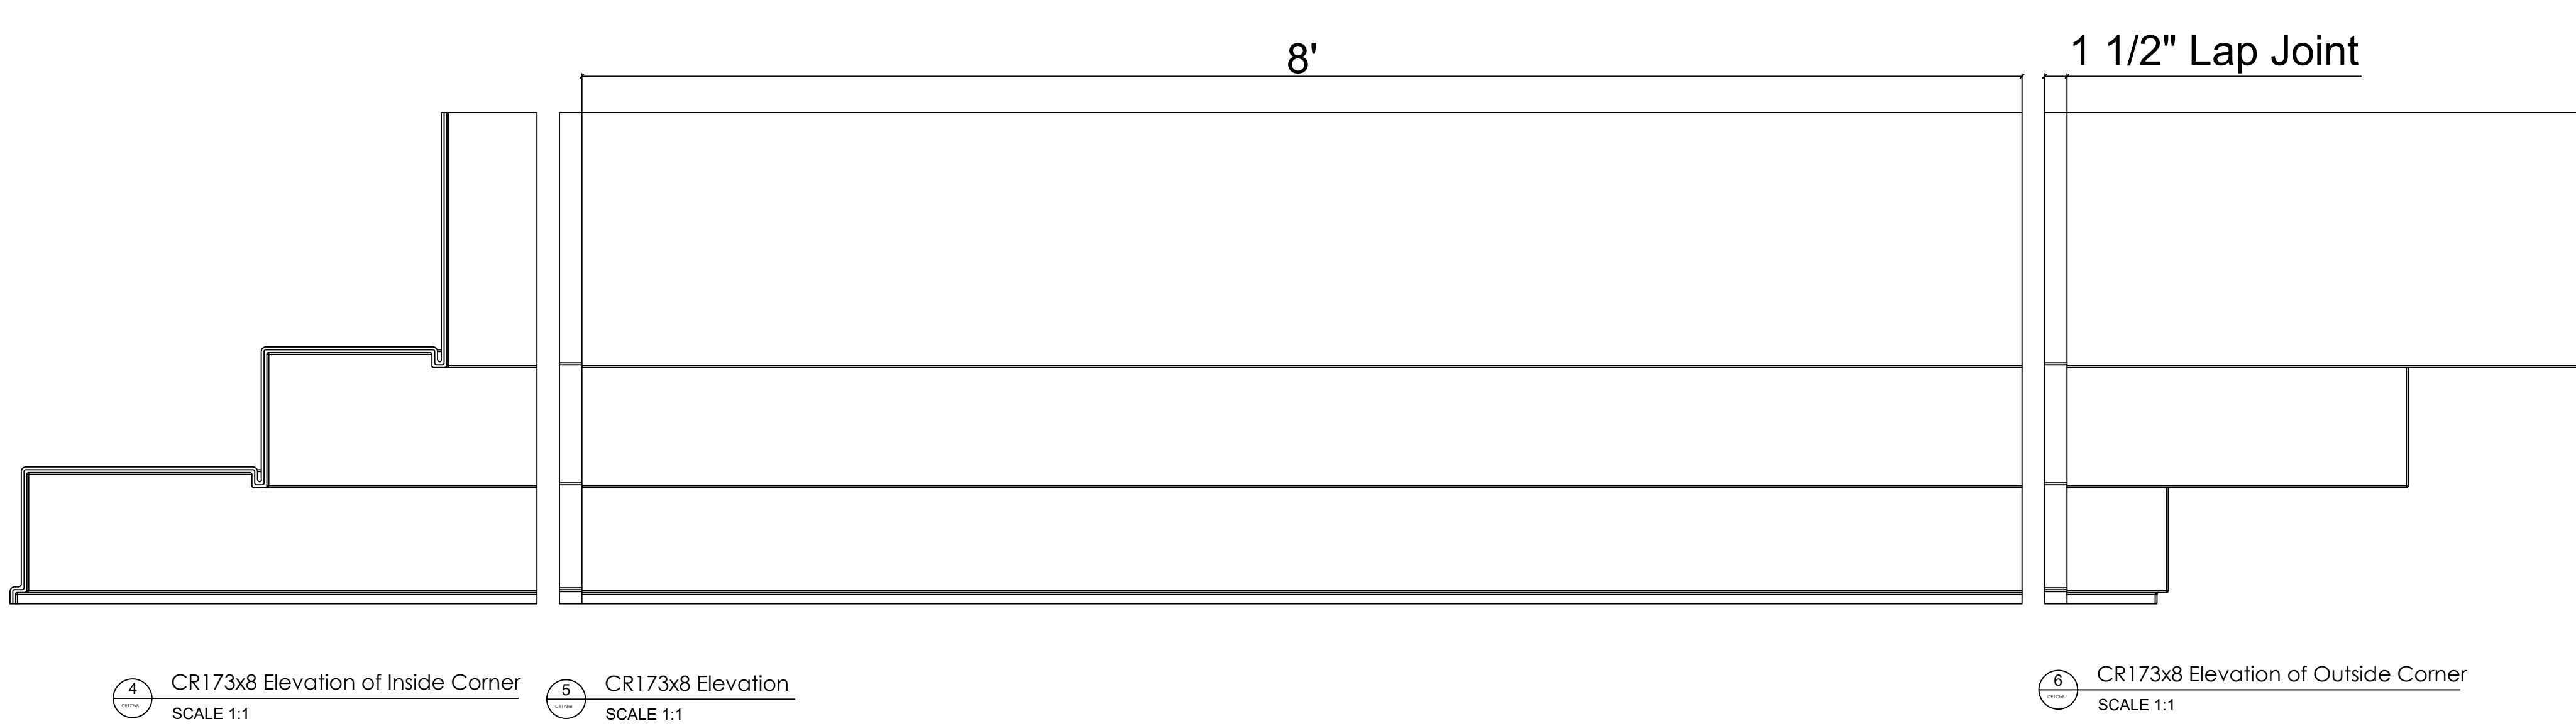

Fiberglass Cornice by Architectural Mall, Inc
Available in Paint-Grade or Pre-Finished Gel Coat,
Stone Finish, or Granite Finish