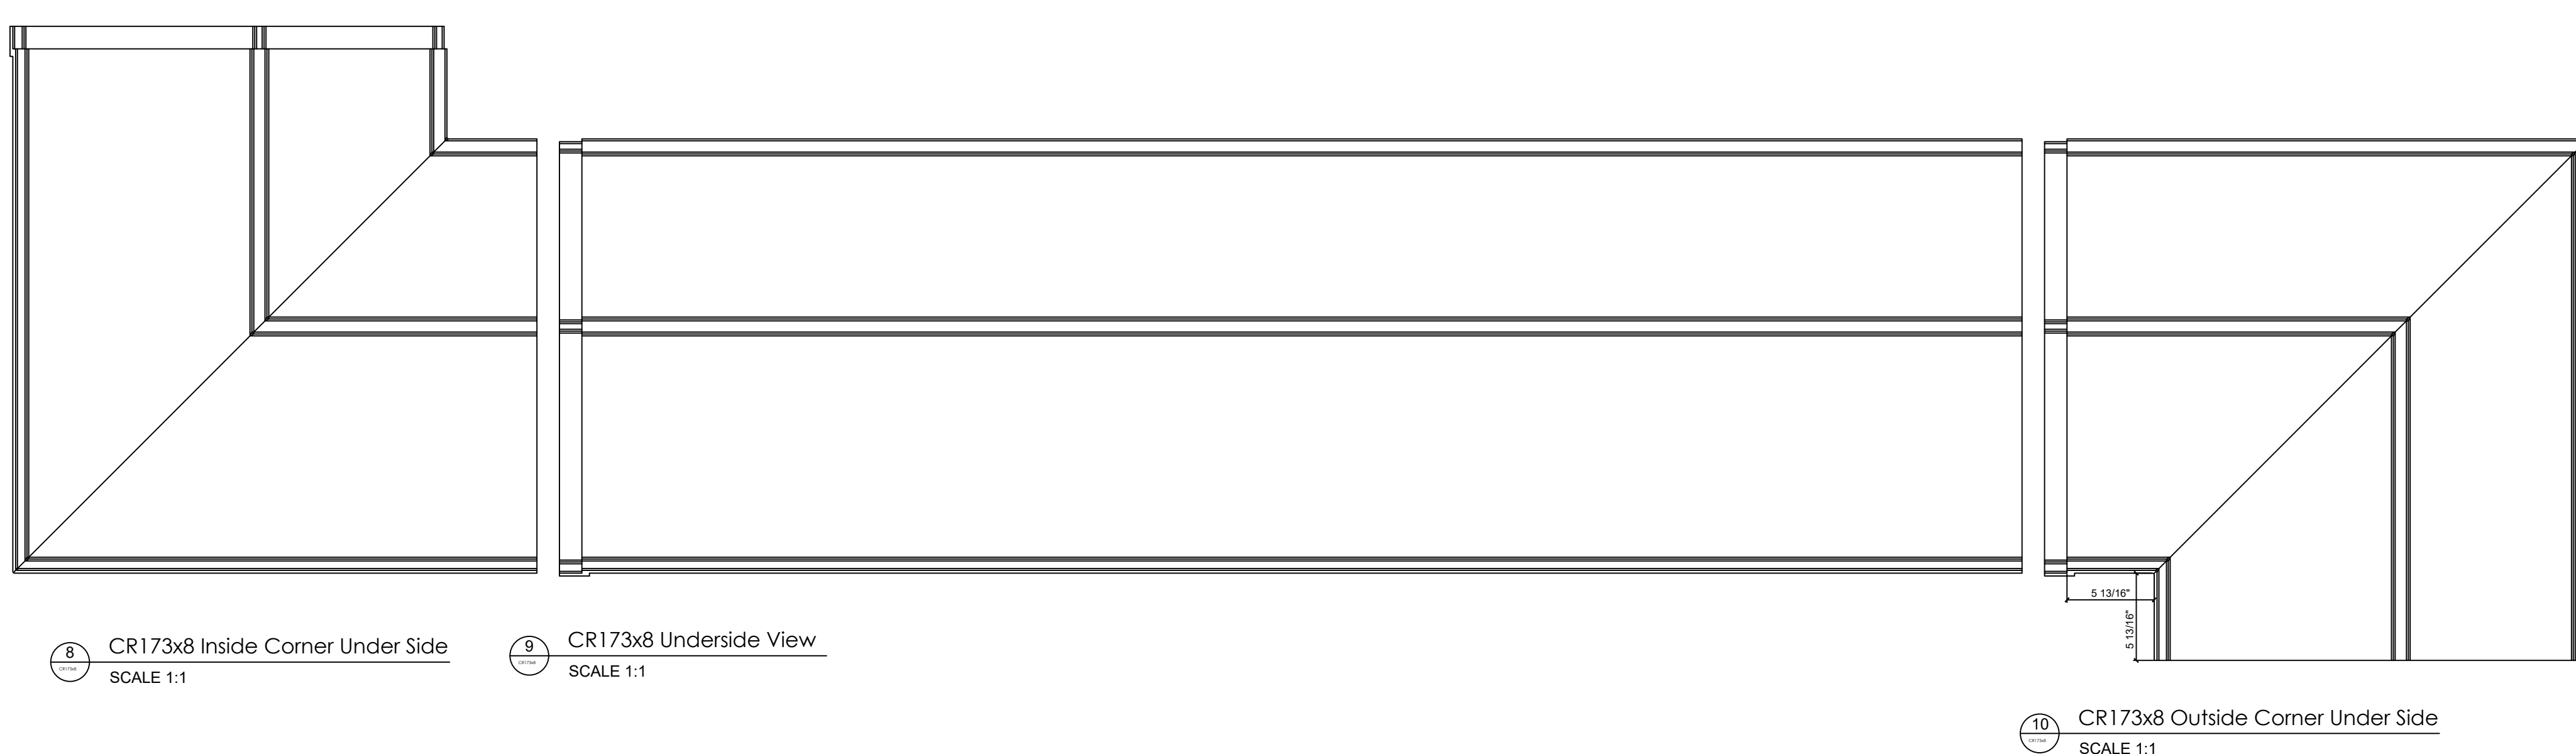

Fiberglass Cornice by Architectural Mall, Inc
Available in Paint-Grade or Pre-Finished Gel Coat,
Stone Finish, or Granite Finish