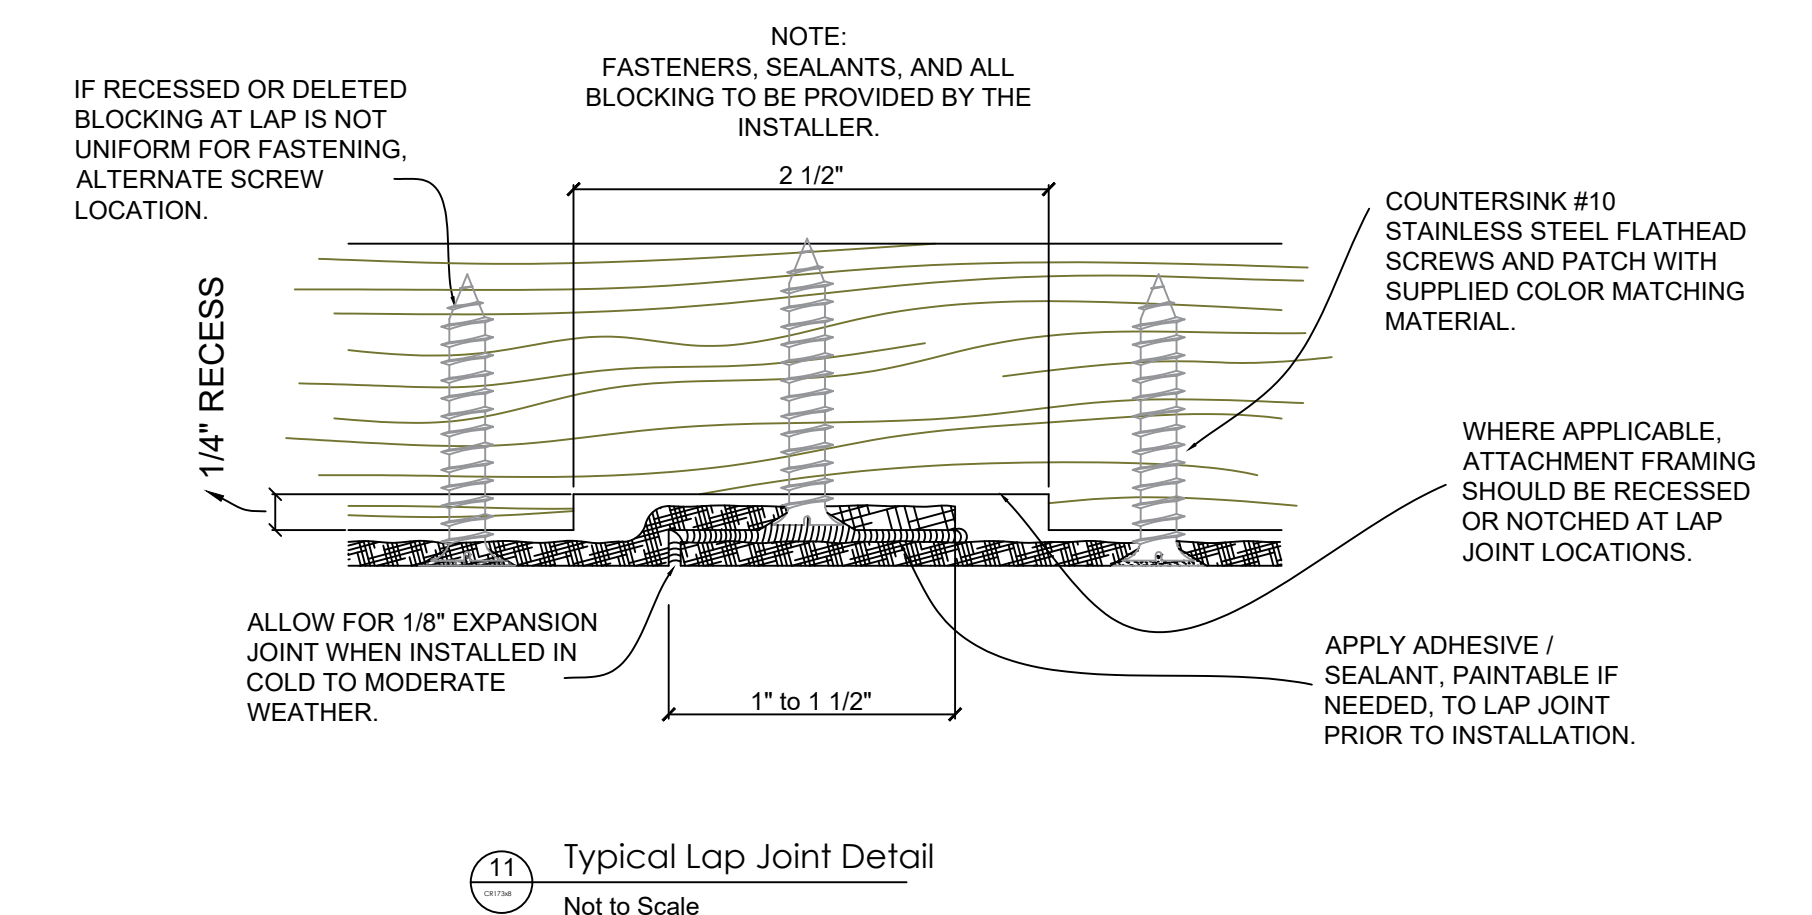

Fiberglass Cornice by Architectural Mall, Inc  
 Available in Paint-Grade or Pre-Finished Gel Coat,  
 Stone Finish, or Granite Finish

This is a recommendation. Actual framing to be determined by Engineer.

# CR173x8

2'-8 3/4" H x 2'-4 3/4" P x 96" L

Manufactured By Architectural Mall, Inc  
 642 W Winthrop Ave. Addison, IL 60101

T. (877) 279-9993 F. (877) 271-9994

[www.columnsandbalustrades.com](http://www.columnsandbalustrades.com)