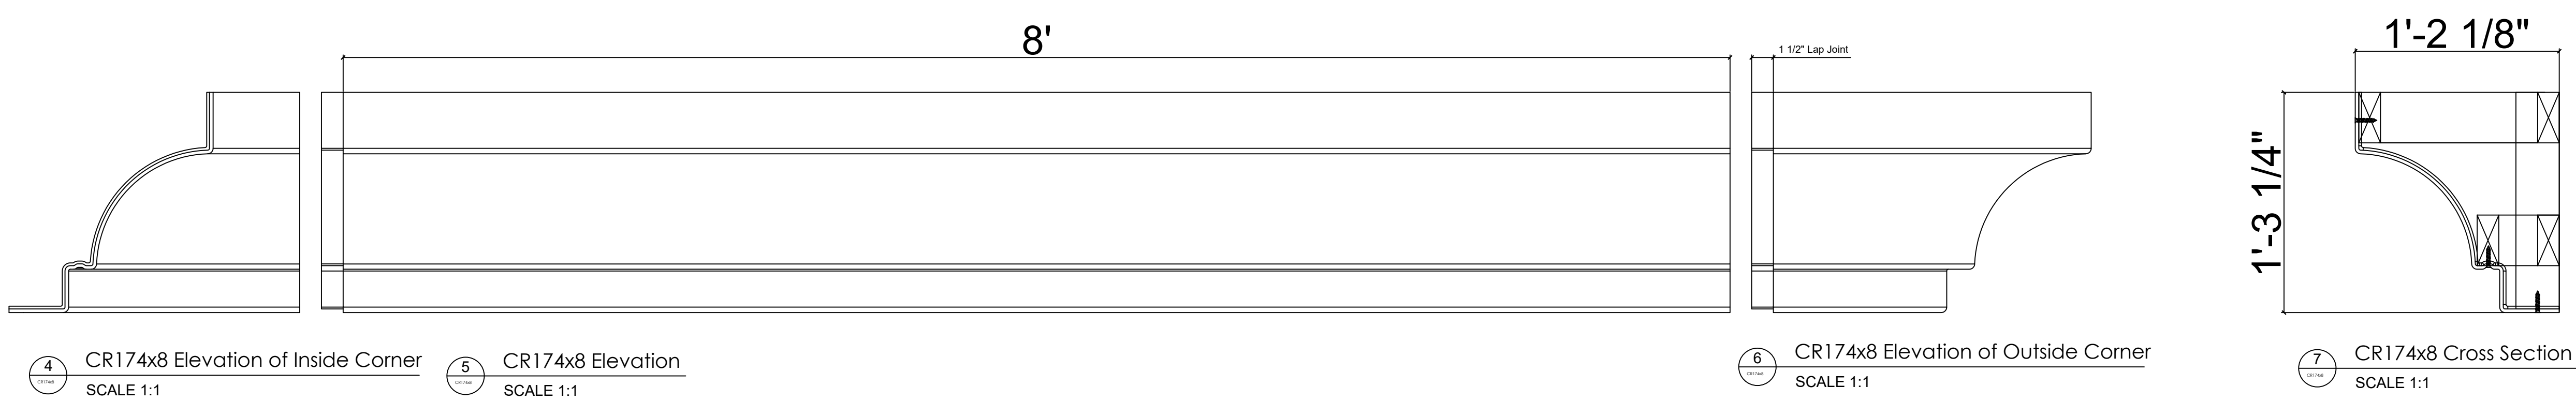

Fiberglass Cornice by Architectural Mall, Inc
Available in Paint-Grade or Pre-Finished Gel Coat,
Stone Finish, or Granite Finish