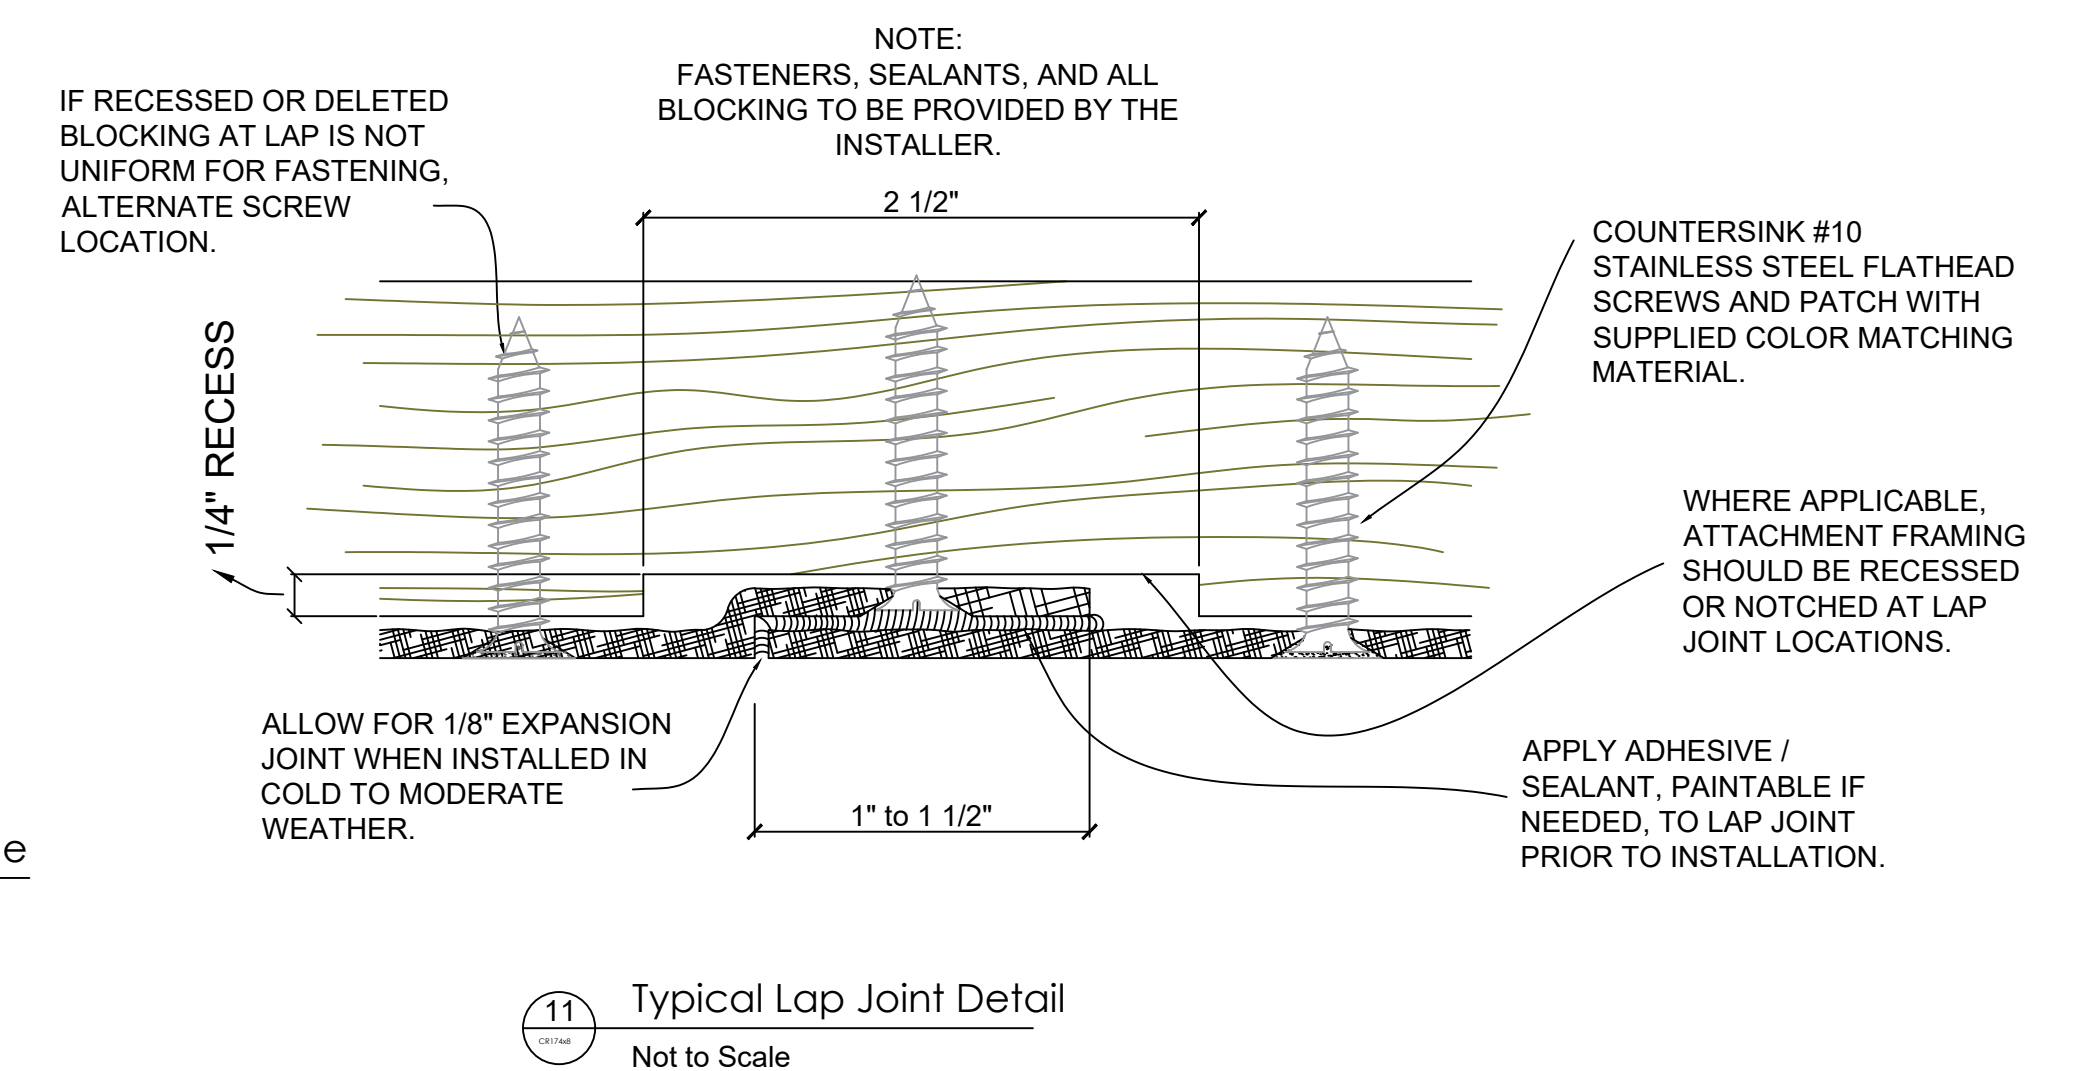

Fiberglass Cornice by Architectural Mall, Inc  
 Available in Paint-Grade or Pre-Finished Gel Coat,  
 Stone Finish, or Granite Finish

This is a recommendation. Actual framing to be determined by Engineer.

# CR174x8

1'-3 1/4" H x 1'-2 1/8" P x 96" L

Manufactured By Architectural Mall, Inc

642 W Winthrop Ave. Addison, IL 60101

T. (877) 279-9993 F. (877) 271-9994

[www.columnsandbalustrades.com](http://www.columnsandbalustrades.com)