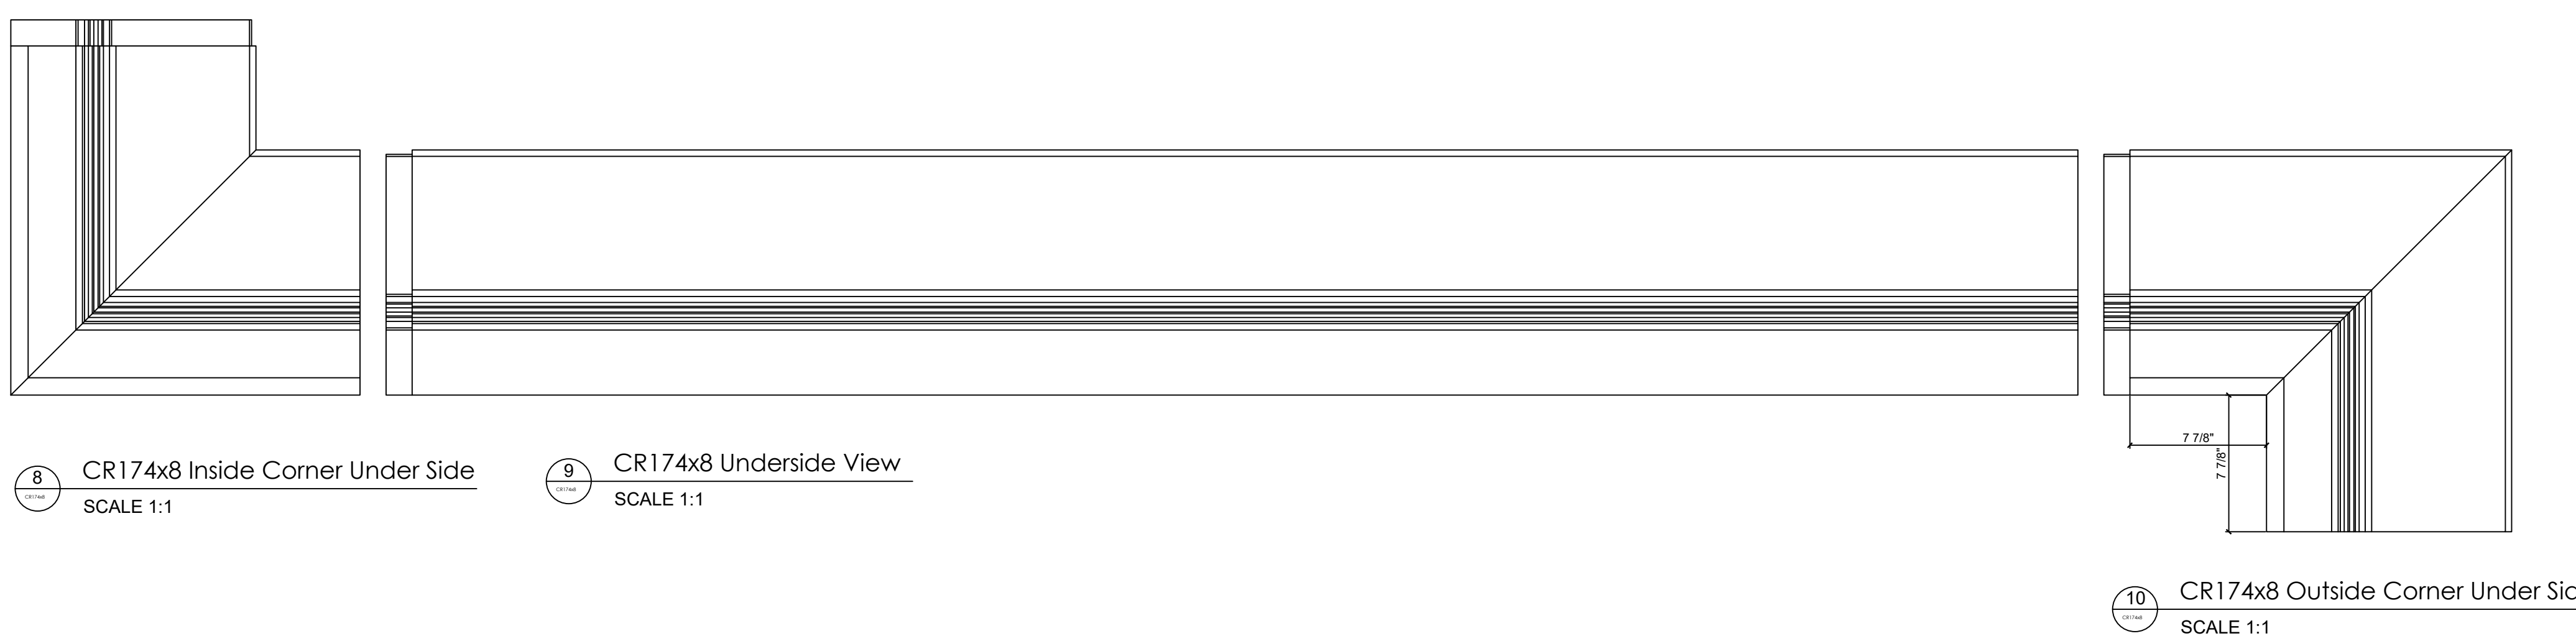

Fiberglass Cornice by Architectural Mall, Inc
Available in Paint-Grade or Pre-Finished Gel Coat,
Stone Finish, or Granite Finish